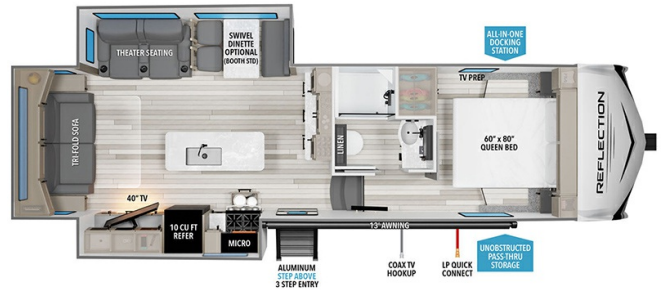

MSRP \$86,980.00
Woody's Price

2025 GRAND DESIGN REFLECTION 100 28RL

SPECIFICATIONS

Year	2025
Manufacturer	GRAND DESIGN
Brand	REFLECTION 100
Model	28RL
Type	Fifth Wheel
Status	New
Stock #	49856
Financing Available	✓
Warranty Available	Manufacturer
Suspension	N/A
Leveling	N/A
Exterior Length	31.0 ft.
Dry Weight	8362 lbs.
Sleeping Capacity	4 person(s)
Interior Colour	COLLINS
Exterior Colour	Fiberglass
Slideouts	2

Disclaimer: Product information, pricing and photos are as accurate as possible and are subject to change without notice.

SELLING FEATURES

Specifications and Features:

- Length (ft): 31'0"
- Width (ft): 8'0"
- Height (ft): 12'3"
- GVWR (lbs): 10995
- Dry Weight (lbs): 8362
- Payload Capacity (lbs): 2633
- Hitch Weight (lbs): 1348
- Number Of Fresh Water Holding Tanks: 1
- Total Fresh Water Tank Capacity (gal): 55
- Number Of Gra...