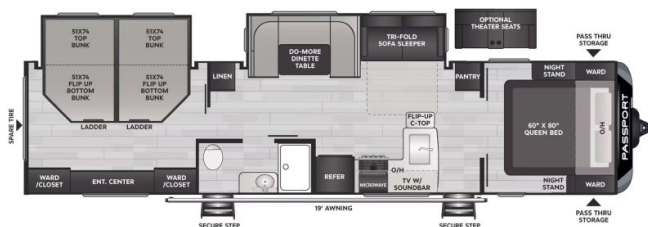

Year	2025
Manufacturer	KEYSTONE
Brand	PASSPORT
Model	3401QD
Type	Travel Trailer
Status	New
Stock #	22651
Financing Available	✘
Warranty Available	✘
Suspension	N/A
Leveling	N/A
Exterior Length	38.9 ft.
Dry Weight	8260 lbs.
Sleeping Capacity	14 person(s)
Interior Colour	Cedar Frost
Exterior Colour	White
Slideouts	2

Disclaimer: Product information, pricing and photos are as accurate as possible and are subject to change without notice.

SELLING FEATURES

Introducing the 2025 Passport 3401QD, from Keystone. The Passport 3401QD features amenities to elevate your camping experience. This travel trailer sleeps up to 14 people. Inside the Passport 3401QD, you will find a rear bunk room with quad bunks providing you with plenty of extra sleeping spaces...