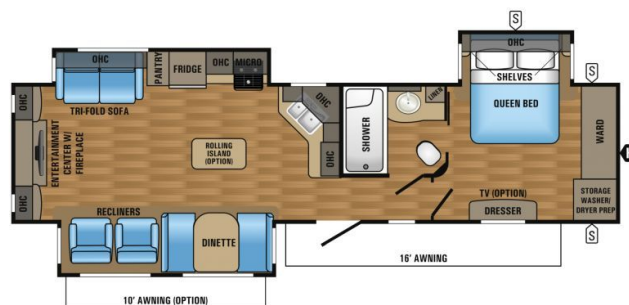

\$138 Bi-Weekly

2017 JAYCO EAGLE 338RETS

SPECIFICATIONS

Year	2017
Manufacturer	JAYCO
Brand	EAGLE
Model	338RETS
Type	Travel Trailer
Status	PreOwned
Stock #	22087
Financing Available	✘
Warranty Available	✘
Suspension	N/A
Leveling	N/A
Exterior Length	39.2 ft.
Dry Weight	9388 lbs.
Sleeping Capacity	4 person(s)
Interior Colour	Brown
Exterior Colour	Gray
Slideouts	3

Disclaimer: Product information, pricing and photos are as accurate as possible and are subject to change without notice.

SELLING FEATURES

As is Sale. Introducing the 2017 Eagle 338RETS, from Jayco. The Eagle 338RETS contains everything you will need to make traveling effortless and straightforward. This travel trailer sleeps up to 4 people. Inside the Eagle 338RETS, you will find a rolling kitchen island and a fireplace. Embrace th...

OPTIONS & EQUIPMENT

- FRONT POWER TONGUE JACK
- ROOF LADDER
- FIREPLACE
- TABLE AND CHAIRS DINETTE
- POWER AWNING
- MICROWAVE
- OVEN
- 3-BURNER STOVE TOP

Powered by focusRV