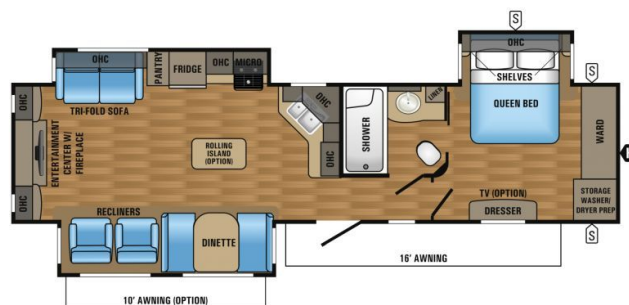

SICARD RV

sales.leads.focusrv@sicardrv.com 1-800-688-2210
7526 Regional Road 20, West Lincoln, ON L0R 2A0
Local 1-905-957-3344 | www.sicardrv.com

SPECIAL UNIT

2017 JAYCO EAGLE 338RETS

SPECIFICATIONS

Year	2017
Manufacturer	JAYCO
Brand	EAGLE
Model	338RETS
Type	Travel Trailer
Status	PreOwned
Stock #	22087
Financing Available	✘
Warranty Available	✘
Suspension	N/A
Leveling	N/A
Exterior Length	39.2 ft.
Dry Weight	9388 lbs.
Sleeping Capacity	4 person(s)
Interior Colour	Brown
Exterior Colour	Gray
Slideouts	3

Disclaimer: Product information, pricing and photos are as accurate as possible and are subject to change without notice.

SELLING FEATURES

As is Sale. Introducing the 2017 Eagle 338RETS, from Jayco. The Eagle 338RETS contains everything you will need to make traveling effortless and straightforward. This travel trailer sleeps up to 4 people. Inside the Eagle 338RETS, you will find a rolling kitchen island and a fireplace. Embrace th...

OPTIONS & EQUIPMENT

- FRONT POWER TONGUE JACK
- ROOF LADDER
- FIREPLACE
- TABLE AND CHAIRS DINETTE
- POWER AWNING
- MICROWAVE
- OVEN
- 3-BURNER STOVE TOP

Powered by focusRV