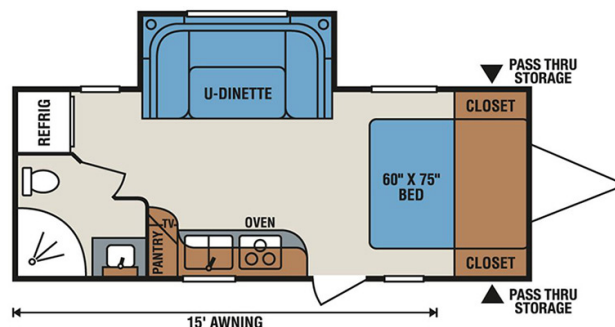

### SPECIFICATIONS

Year	2016
Manufacturer	KZ
Brand	VISION
Model	V20RBS
Type	Travel Trailer
Status	PreOwned
Stock #	P2908A
Financing Available	✓
Warranty Available	✓
Suspension	N/A
Leveling	N/A
Exterior Length	23.8 ft.
Dry Weight	4010 lbs.
Sleeping Capacity	4 person(s)
Interior Colour	N/A
Exterior Colour	Fiberglass
Slideouts	1

### SELLING FEATURES

Specifications and Features:

- Length (ft): 23'10"
- Width (ft): 7'6"
- Height (ft): 9'11"
- Interior Height (ft): 6'6"
- GVWR (lbs): 5200
- Dry Weight (lbs): 4010
- Payload Capacity (lbs): 1190
- Hitch Weight (lbs): 350
- Number Of Fresh Water Holding Tanks: 1
- Total Fresh Water Tank Capacity: