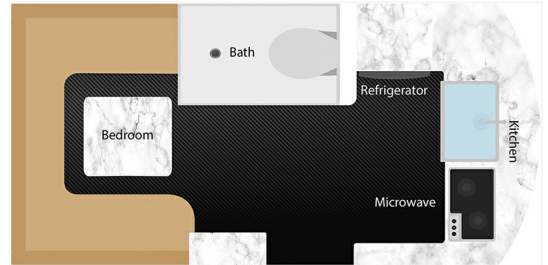

SPECIAL UNIT

\$36,900.00

Originally \$36,900

2022 INTECH SOL ECLIPSE S7X11

SPECIFICATIONS

Year	2022
Manufacturer	INTECH
Brand	SOL ECLIPSE
Model	S7X11
Type	Travel Trailer
Status	PreOwned
Stock #	CB1389
Financing Available	x
Warranty Available	x
Suspension	N/A
Leveling	N/A
Exterior Length	17.0 ft.
Dry Weight	2775 lbs.
Sleeping Capacity	2 person(s)
Interior Colour	N/A
Exterior Colour	Aluminum
Slideouts	N/A

Disclaimer: Product information, pricing and photos are as accurate as possible and are subject to change without notice.

SELLING FEATURES

Specifications and Features:

- Length (ft): 17'0"
- Width (ft): 8'6"
- Height (ft): 9'4"
- Interior Height (ft): 6'4"
- GVWR (lbs): 3500
- Dry Weight (lbs): 2775
- Payload Capacity (lbs): 770
- Hitch Weight (lbs): 445
- Number Of Fresh Water Holding Tanks: 1
- Total Fresh Water Tank Capacity ...