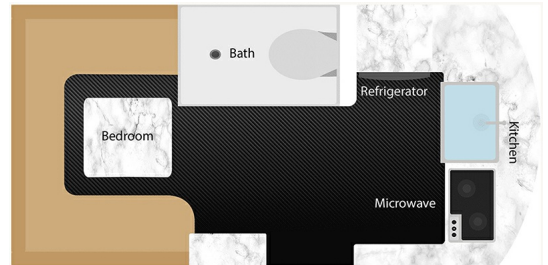

2022 INTECH SOL ECLIPSE S7X11

\$36,900.00

Originally \$39,900.00

SPECIFICATIONS

Year	2022
Manufacturer	INTECH
Brand	SOL ECLIPSE
Model	S7X11
Type	Travel Trailer
Status	PreOwned
Stock #	CB1389
Financing Available	✘
Warranty Available	✘
Suspension	N/A
Leveling	N/A
Exterior Length	17.0 ft.
Dry Weight	2775 lbs.
Sleeping Capacity	2 person(s)
Interior Colour	N/A
Exterior Colour	Aluminum
Slideouts	N/A

Disclaimer: Product information, pricing and photos are as accurate as possible and are subject to change without notice.

SELLING FEATURES

Specifications and Features:

- Length (ft): 17'0"
- Width (ft): 8'6"
- Height (ft): 9'4"
- Interior Height (ft): 6'4"
- GVWR (lbs): 3500
- Dry Weight (lbs): 2775
- Payload Capacity (lbs): 770
- Hitch Weight (lbs): 445
- Number Of Fresh Water Holding Tanks: 1
- Total Fresh Water Tank Capacity ...