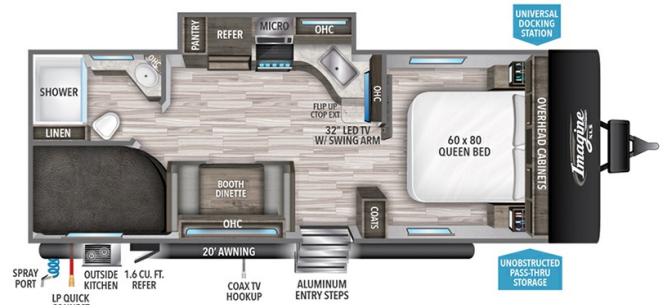

SPECIFICATIONS

Year	2021
Manufacturer	GRAND DESIGN
Brand	IMAGINE
Model	23 BHE
Type	Travel Trailer
Status	PreOwned
Stock #	12883
Financing Available	✓
Warranty Available	✓
Suspension	N/A
Leveling	N/A
Exterior Length	27.9 ft.
Dry Weight	5325 lbs.
Sleeping Capacity	8 person(s)
Interior Colour	N/A
Exterior Colour	Fiberglass
Slideouts	1

Disclaimer: Product information, pricing and photos are as accurate as possible and are subject to change without notice.

SELLING FEATURES

Specifications and Features:

- Length (ft): 27'11"
- Height (ft): 10'5"
- Interior Height (ft): 6'6"
- Dry Weight (lbs): 5325
- Payload Capacity (lbs): 1670
- Hitch Weight (lbs): 504
- Number Of Fresh Water Holding Tanks: 1
- Total Fresh Water Tank Capacity (gal): 43
- Number Of Gray Water Ho...

OPTIONS & EQUIPMENT

- POWERAWNING
- OUTSIDE SPEAKERS
- ROOF LADDER
- OUTSIDE GRILL
- SPARE TIRE + CARRIER
- OUTSIDE SHOWER
- STABILIZER JACKS-MANUAL
- 6 GALLON WATER HEATER
- POWER TONGUE JACK
- BLACK TANK FLUSH
- CABLE/SATELLITE READY
- DINETTE/SOFA SLIDE
- BOOTH/U SHAPED DINETTE
- DUCTED AIR
- MICROWAVE
- 3 BURNER STOVE W/GAS OVEN
- 2 DOOR REFRIGERATOR
- BT 90 DAY APPLIANCE POLICY