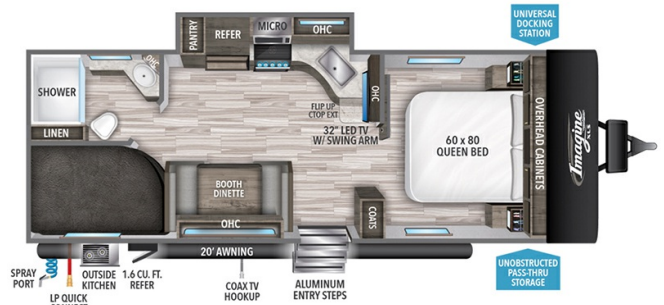

## 2021 GRAND DESIGN IMAGINE 23 BHE

### SPECIFICATIONS

Year	2021
Manufacturer	GRAND DESIGN
Brand	IMAGINE
Model	23 BHE
Type	Travel Trailer
Status	PreOwned
Stock #	12883
Financing Available	✓
Warranty Available	✓
Suspension	N/A
Leveling	N/A
Exterior Length	27.9 ft.
Dry Weight	5325 lbs.
Sleeping Capacity	8 person(s)
Interior Colour	N/A
Exterior Colour	Fiberglass
Slideouts	1

### SELLING FEATURES

Specifications and Features:

- Length (ft): 27'11"
- Height (ft): 10'5"
- Interior Height (ft): 6'6"
- Dry Weight (lbs): 5325
- Payload Capacity (lbs): 1670
- Hitch Weight (lbs): 504
- Number Of Fresh Water Holding Tanks: 1
- Total Fresh Water Tank Capacity (gal): 43
- Number Of Gray Water Ho...

### OPTIONS & EQUIPMENT

- POWERAWNING
- OUTSIDE SPEAKERS
- ROOF LADDER
- OUTSIDE GRILL
- SPARE TIRE + CARRIER
- OUTSIDE SHOWER
- STABILIZER JACKS-MANUAL
- 6 GALLON WATER HEATER
- POWER TONGUE JACK
- BLACK TANK FLUSH
- CABLE/SATELLITE READY
- DINETTE/SOFA SLIDE
- BOOTH/U SHAPED DINETTE
- DUCTED AIR
- MICROWAVE
- 3 BURNER STOVE W/GAS OVEN
- 2 DOOR REFRIGERATOR
- BT 90 DAY APPLIANCE POLICY