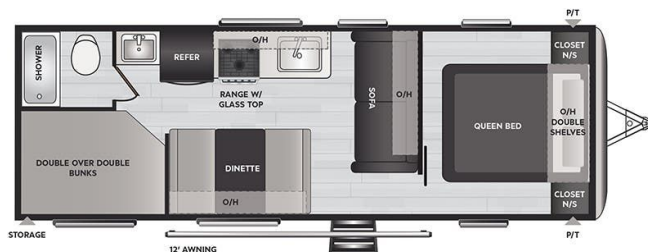

SICARD RV

sales.leads.focusrv@sicardrv.com 1-800-688-2210
7526 Regional Road 20, West Lincoln, ON L0R 2A0
Local 1-905-957-3344 | www.sicardrv.com

SPECIAL UNIT

$27,900.00

Originally $28,900

$146 Bi-Weekly

2021 KEYSTONE SPRINGDALE 260BH

SPECIFICATIONS

Year	2021
Manufacturer	KEYSTONE
Brand	SPRINGDALE
Model	260BH
Type	Travel Trailer
Status	PreOwned
Stock #	22910
Financing Available	✘
Warranty Available	✘
Suspension	N/A
Leveling	N/A
Exterior Length	28.8 ft.
Dry Weight	5080 lbs.
Sleeping Capacity	10 person(s)
Interior Colour	Gray
Exterior Colour	White / Gray
Slideouts	N/A

Disclaimer: Product information, pricing and photos are as accurate as possible and are subject to change without notice.

SELLING FEATURES

Introducing the 2021 Springdale 260BH, from Keystone. The Springdale 260BH is a great way to introduce your family to the RV lifestyle. This travel trailer sleeps up to 10 people. Inside the Springdale 260BH, you will find bunk beds, a four seat bench dinette and a jack-knife sofa. Embrace the RV...

OPTIONS & EQUIPMENT

- FRONT POWER TONGUE JACK
- SPARE TIRE
- JACK-KNIFE SOFA
- FOUR SEAT BENCH DINETTE
- BENCH DINETTE
- 3-BURNER STOVE TOP
- MICROWAVE
- OVEN
- QUEEN BED

Powered by focusRV