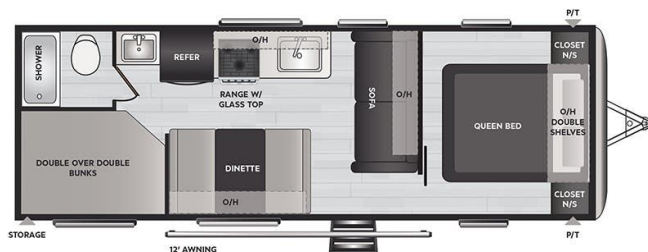

\$143 Bi-Weekly

2021 KEYSTONE SPRINGDALE 260BH

SPECIFICATIONS

Year	2021
Manufacturer	KEYSTONE
Brand	SPRINGDALE
Model	260BH
Type	Travel Trailer
Status	PreOwned
Stock #	22910
Financing Available	✘
Warranty Available	✘
Suspension	N/A
Leveling	N/A
Exterior Length	28.8 ft.
Dry Weight	5080 lbs.
Sleeping Capacity	10 person(s)
Interior Colour	Gray
Exterior Colour	White / Gray
Slideouts	N/A

Disclaimer: Product information, pricing and photos are as accurate as possible and are subject to change without notice.

SELLING FEATURES

Introducing the 2021 Springdale 260BH, from Keystone. The Springdale 260BH is a great way to introduce your family to the RV lifestyle. This travel trailer sleeps up to 10 people. Inside the Springdale 260BH, you will find bunk beds, a four seat bench dinette and a jack-knife sofa. Embrace the RV...

OPTIONS & EQUIPMENT

- FRONT POWER TONGUE JACK
- SPARE TIRE
- JACK-KNIFE SOFA
- FOUR SEAT BENCH DINETTE
- BENCH DINETTE
- 3-BURNER STOVE TOP
- MICROWAVE
- OVEN
- QUEEN BED

Powered by focusRV