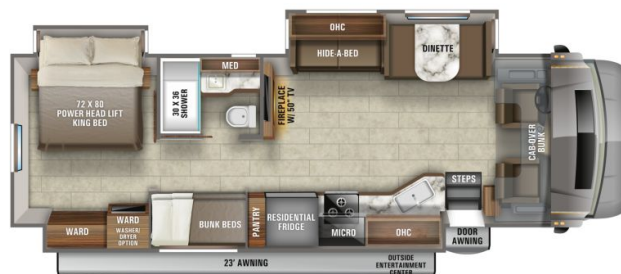

SICARD RV

sales.leads.focusrv@sicardrv.com 1-800-688-2210

7526 Regional Road 20, West Lincoln, ON L0R 2A0

Local 1-905-957-3344 | Fax 1-905-957-7855 | www.sicardrv.com

2021 JAYCO SENECA 37L

SPECIFICATIONS

Year	2021
Manufacturer	JAYCO
Brand	SENECA
Model	37L
Type	Motorhome
Class	C
Fuel Type	DIESEL
Status	PreOwned
Stock #	22913
Financing Available	✘
Warranty Available	✘
Odometer	50805 kms.
VIN	4UZADVFC1NCNG7791
Chassis	N/A
Engine	N/A
Transmission	N/A
Suspension	N/A
Leveling	N/A
Exterior Length	39.4 ft.
Dry Weight	24320 lbs.
Sleeping Capacity	10 person(s)
Interior Colour	Richmond
Exterior Colour	Blue Spruce
Slideouts	3

Disclaimer: Product information, pricing and photos are as accurate as possible and are subject to change without notice.

SELLING FEATURES

Introducing the 2021 Seneca 37L, from Jayco. The Seneca 37L is designed to create memories that last lifetimes. This C class motorhome sleeps up to 10 people. The Seneca 37L rides on a Freightliner chassis, powered by a 360HP Cummins diesel engine with a 6 speed Allison transmission. Inside the Se...

OPTIONS & EQUIPMENT

- SLIDEOUT AWNINGS
- ROOF LADDER
- EXTERIOR ENTERTAINMENT CENTER
- BUNK BEDS
- BUNK OVER FRONT CAB
- FOUR SEAT BENCH DINETTE
- PULL-OUT SOFA BED
- FIREPLACE
- MICROWAVE

Powered by focusRV