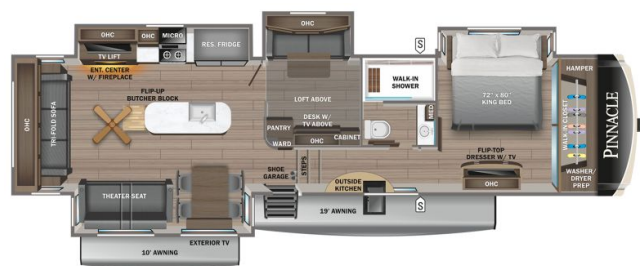

#### SPECIFICATIONS

Year	2023
Manufacturer	JAYCO
Brand	PINNACLE
Model	37MDQS
Type	Fifth Wheel
Status	PreOwned
Stock #	22907
Financing Available	✘
Warranty Available	✘
Suspension	N/A
Leveling	N/A
Exterior Length	41.5 ft.
Dry Weight	15136 lbs.
Sleeping Capacity	8 person(s)
Interior Colour	Brown
Exterior Colour	Brown
Slideouts	4

#### SELLING FEATURES

Introducing the 2023 Pinnacle 37MDQS, from Jayco. The Pinnacle 37MDQS is a great way to escape the ordinary, relax, and enjoy family and friends. This fifth wheel sleeps up to 8 people. Inside the Pinnacle 37MDQS, you will find two tri-fold sofas that convert into beds providing additional sleep...

#### OPTIONS & EQUIPMENT

- SLIDEOUT AWNINGS
- ROOF LADDER
- EXTERIOR KITCHEN
- TOUCH SCREEN CONTROL PANEL
- KITCHEN ISLAND WITH SINK
- MICROWAVE
- OVEN
- FIREPLACE
- TRI-FOLD SOFA BED
- TABLE AND CHAIRS DINETTE
- THEATER SEAT SOFA
- TV IN MID ROOM