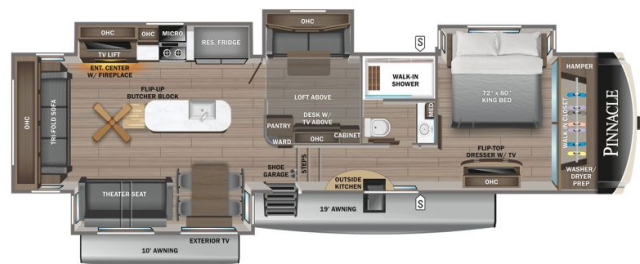

\$493 Bi-Weekly

2023 JAYCO PINNACLE 37MDQS

SPECIFICATIONS

Year	2023
Manufacturer	JAYCO
Brand	PINNACLE
Model	37MDQS
Type	Fifth Wheel
Status	PreOwned
Stock #	22907
Financing Available	✘
Warranty Available	✘
Suspension	N/A
Leveling	N/A
Exterior Length	41.5 ft.
Dry Weight	15136 lbs.
Sleeping Capacity	8 person(s)
Interior Colour	Brown
Exterior Colour	Brown
Slideouts	4

Disclaimer: Product information, pricing and photos are as accurate as possible and are subject to change without notice.

SELLING FEATURES

Introducing the 2023 Pinnacle 37MDQS, from Jayco. The Pinnacle 37MDQS is a great way to escape the ordinary, relax, and enjoy family and friends. This fifth wheel sleeps up to 8 people. Inside the Pinnacle 37MDQS, you will find two tri-fold sofas that convert into beds providing additional sleepi...

OPTIONS & EQUIPMENT

- SLIDEOUT AWNINGS
- ROOF LADDER
- EXTERIOR KITCHEN
- TOUCH SCREEN CONTROL PANEL
- KITCHEN ISLAND WITH SINK
- MICROWAVE
- OVEN
- FIREPLACE
- TRI-FOLD SOFA BED
- TABLE AND CHAIRS DINETTE
- THEATER SEAT SOFA
- TV IN MID ROOM