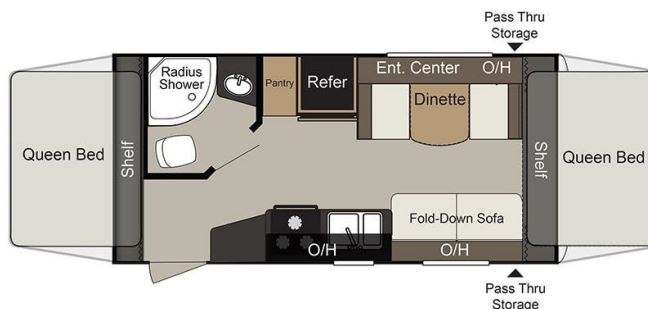

### SPECIFICATIONS

Year	2019
Manufacturer	KEYSTONE
Brand	PASSPORT EXPRESS
Model	171EXP
Type	Hybrid
Status	PreOwned
Stock #	22908
Financing Available	✘
Warranty Available	✘
Suspension	N/A
Leveling	N/A
Exterior Length	20.2 ft.
Dry Weight	3780 lbs.
Sleeping Capacity	8 person(s)
Interior Colour	Brown
Exterior Colour	White / Brown
Slideouts	N/A

### SELLING FEATURES

Introducing the 2019 Passport Express 171EXP, from Keystone. The Passport Express 171EXP will comfortably accommodate you. This hybrid sleeps up to 8 people. Inside the Passport Express 171EXP, you will find a four seat bench dinette that converts into a bed providing additional sleeping space wh...