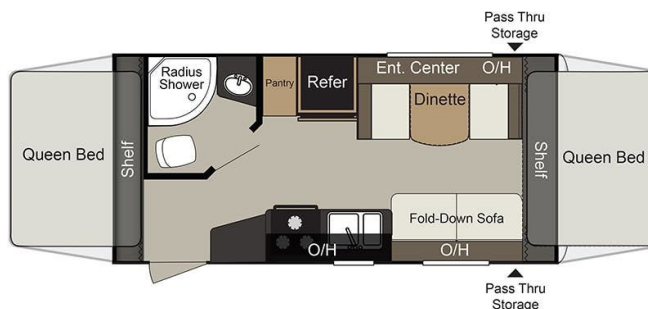

Year	2019
Manufacturer	KEYSTONE
Brand	PASSPORT EXPRESS
Model	171EXP
Type	Hybrid
Status	PreOwned
Stock #	22908
Financing Available	✘
Warranty Available	✘
Suspension	N/A
Leveling	N/A
Exterior Length	20.2 ft.
Dry Weight	3780 lbs.
Sleeping Capacity	8 person(s)
Interior Colour	Brown
Exterior Colour	White / Brown
Slideouts	N/A

Disclaimer: Product information, pricing and photos are as accurate as possible and are subject to change without notice.

SELLING FEATURES

Introducing the 2019 Passport Express 171EXP, from Keystone. The Passport Express 171EXP will comfortably accommodate you. This hybrid sleeps up to 8 people. Inside the Passport Express 171EXP, you will find a four seat bench dinette that converts into a bed providing additional sleeping space wh...