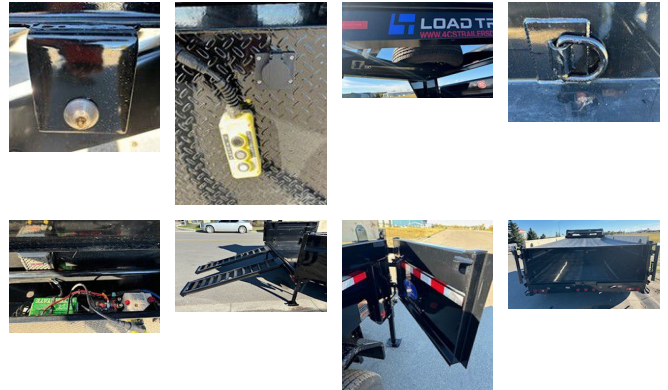

2025 LOAD TRAIL GOOSENECK DUMPBOX 21,000LBS GD16

SPECIFICATIONS

Year	2025
Manufacturer	LOAD TRAIL
Brand	GOOSENECK DUMPBOX 21,000LBS
Model	GD16
Type	Gooseneck Trailer
Status	New
Stock #	336012
Financing Available	✘
Warranty Available	✘
Location	High River
Exterior Length	16.0 ft. (192 inches)
GVWR	N/A lbs.
Exterior Width	7.00 ft. (84 inches)
Colour	Black

Disclaimer: Product information, pricing and photos are as accurate as possible and are subject to change without notice.

SELLING FEATURES

2025 CONTRACTOR'S SUPER DUTY GOOSENECK LOW PROFILE DUMPBOX 16FT TRIDEM AXLE (21,000LBS GVW)83" X 16FT W/ADDITIONAL OPTIONS