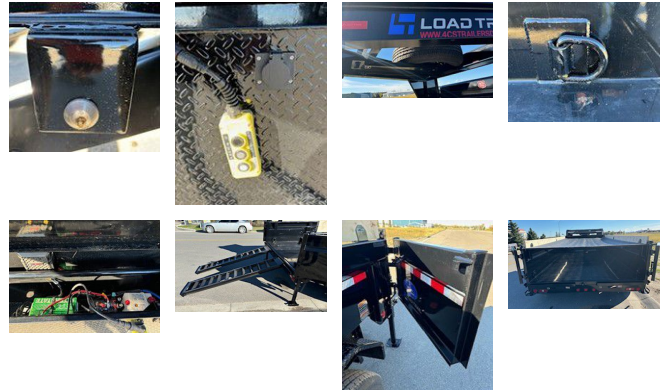

**2025 LOAD TRAIL GOOSENECK DUMPBOX 21,000LBS GD16**

**SPECIFICATIONS**

Year	2025
Manufacturer	LOAD TRAIL
Brand	GOOSENECK DUMPBOX 21,000LBS
Model	GD16
Type	Gooseneck Trailer
Status	New
Stock #	336012
Financing Available	✘
Warranty Available	✘
Location	High River
Exterior Length	16.0 ft. (192 inches)
GVWR	N/A lbs.
Exterior Width	7.00 ft. (84 inches)
Colour	Black

Disclaimer: Product information, pricing and photos are as accurate as possible and are subject to change without notice.

**SELLING FEATURES**

**2025 CONTRACTOR'S SUPER DUTY GOOSENECK LOW PROFILE DUMPBOX 16FT TRIDEM AXLE (21,000LBS GVW)83" X 16FT W/ADDITIONAL OPTIONS**