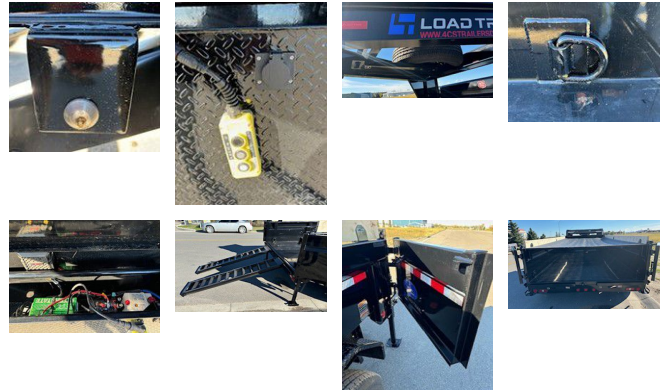

2025 LOAD TRAIL GOOSENECK DUMPBOX 21,000LBS GD16

SPECIFICATIONS

| | |
|---------------------|-----------------------------|
| Year | 2025 |
| Manufacturer | LOAD TRAIL |
| Brand | GOOSENECK DUMPBOX 21,000LBS |
| Model | GD16 |
| Type | Gooseneck Trailer |
| Status | New |
| Stock # | 336012 |
| Financing Available | ✘ |
| Warranty Available | ✘ |
| Location | High River |
| Exterior Length | 16.0 ft. (192 inches) |
| GVWR | N/A lbs. |
| Exterior Width | 7.00 ft. (84 inches) |
| Colour | Black |

Disclaimer: Product information, pricing and photos are as accurate as possible and are subject to change without notice.

SELLING FEATURES

2025 CONTRACTOR'S SUPER DUTY GOOSENECK LOW PROFILE DUMPBOX 16FT TRIDEM AXLE (21,000LBS GVW)83" X 16FT W/ADDITIONAL OPTIONS