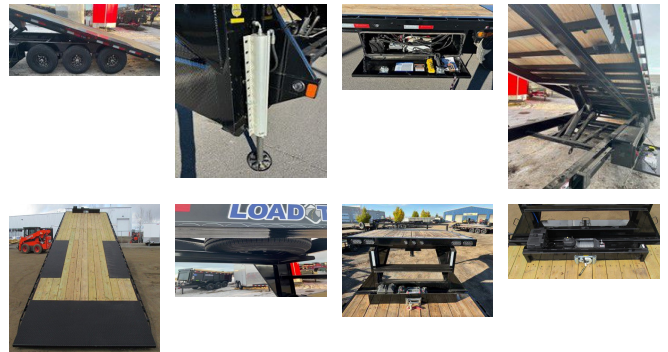

2025 LOAD TRAIL GOOSENECK TILT DECK W/POWER (21,000LBS) GE32

SPECIFICATIONS

Year	2025
Manufacturer	LOAD TRAIL
Brand	GOOSENECK TILT DECK W/POWER (21,000LBS)
Model	GE32
Type	Gooseneck Trailer
Status	New
Stock #	330890
Financing Available	✘
Warranty Available	✘
Location	High River
Exterior Length	32.0 ft. (384 inches)
GVWR	N/A lbs.
Exterior Width	8.50 ft. (102 inches)
Colour	Black

Disclaimer: Product information, pricing and photos are as accurate as possible and are subject to change without notice.

SELLING FEATURES

2025 TILT DECK 32FT TRI AXLE GOOSENECK EQUIPMENT TILT DECK HYDRAULIC POWER UP/POWER DOWN (21,000LBS GVW)

102" X 32FT W/ADDITIONAL OPTIONS:

- LOW PROFILE - DECK 32" HEIGHT
- L.E.D. LIGHTS, full L.E.D. light package
- L.E.D. BACKUP LIGHTS - see where your backing up in dark
- FULL TILT...

Powered by focusRV

Powered by focusRV