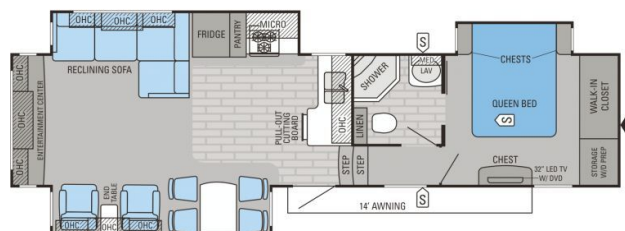

SICARD RV

sales.leads.focusrv@sicardrv.com 1-800-688-2210

7526 Regional Road 20, West Lincoln, ON L0R 2A0

Local 1-905-957-3344 | Fax 1-905-957-7855 | www.sicardrv.com

SPECIAL UNIT

$33,900.00

Originally $36,900

$215 Bi-Weekly

2015 JAYCO EAGLE PREMIER 351RLTS

SPECIFICATIONS

Year	2015
Manufacturer	JAYCO
Brand	EAGLE PREMIER
Model	351RLTS
Type	Fifth Wheel
Status	PreOwned
Stock #	22746
Financing Available	✘
Warranty Available	✘
Suspension	N/A
Leveling	N/A
Exterior Length	39.2 ft.
Dry Weight	12638 lbs.
Sleeping Capacity	4 person(s)
Interior Colour	Tan
Exterior Colour	Brown
Slideouts	3

Disclaimer: Product information, pricing and photos are as accurate as possible and are subject to change without notice.

SELLING FEATURES

Introducing the 2015 Eagle Premier 351RLTS, from Jayco. The Eagle Premier 351RLTS will comfortably accommodate you. This fifth wheel sleeps up to 4 people. Inside the Eagle Premier 351RLTS, you will find a tri-fold sofa that converts into a bed providing additional sleeping space when required, a...

OPTIONS & EQUIPMENT

- ROOF LADDER
- SLIDEOUT AWNINGS
- MICROWAVE
- OVEN
- 3-BURNER STOVE TOP
- TRI-FOLD SOFA BED
- TABLE AND CHAIRS DINETTE
- FIREPLACE
- POWERAWNING
- QUEEN BED

Powered by focusRV