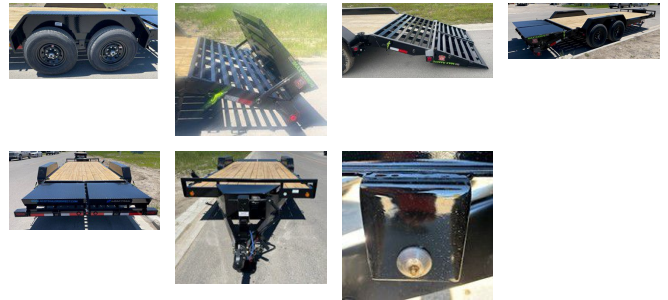

**2025 LOAD TRAIL CARHAULER SERIES 14000 LBS CH20**

**SPECIFICATIONS**

Year	2025
Manufacturer	LOAD TRAIL
Brand	CARHAULER SERIES 14000 LBS
Model	CH20
Type	Carhauler Trailer
Status	New
Stock #	332325
Financing Available	✘
Warranty Available	✘
Location	High River
Exterior Length	20.0 ft. (240 inches)
GVWR	N/A lbs.
Exterior Width	7.00 ft. (84 inches)
Colour	Black

Disclaimer: Product information, pricing and photos are as accurate as possible and are subject to change without notice.

**SELLING FEATURES**

**2025 CARHAULER/CONSTRUCTION 20FT TANDEM AXLE (14,000 LBS GVW) W/6" CHANNEL FRAME 83" X 20FT W/ADDITIONAL OPTIONS:**

- FRONT LOCKING TOOLBOX with grease zerks for lubrication and gas shock lid accessory
- L.E.D. LIGHTS, full L.E.D. light package
- 3.5FT MULTI PURPOSE DOVETAIL
- 2 HEAVY DUTY...

Powered by focusRV

Powered by focusRV