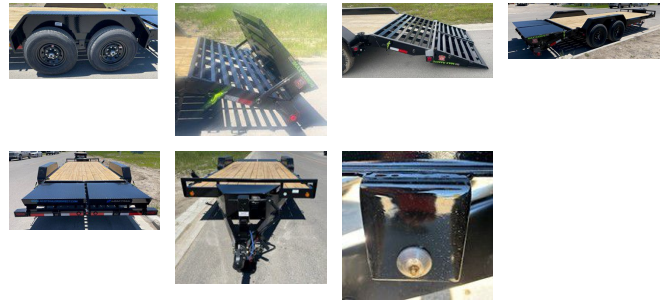

2025 LOAD TRAIL CARHAULER SERIES 14000 LBS CH20

SPECIFICATIONS

Year	2025
Manufacturer	LOAD TRAIL
Brand	CARHAULER SERIES 14000 LBS
Model	CH20
Type	Carhauler Trailer
Status	New
Stock #	332325
Financing Available	✘
Warranty Available	✘
Location	High River
Exterior Length	20.0 ft. (240 inches)
GVWR	N/A lbs.
Exterior Width	7.00 ft. (84 inches)
Colour	Black

Disclaimer: Product information, pricing and photos are as accurate as possible and are subject to change without notice.

SELLING FEATURES

2025 CARHAULER/CONSTRUCTION 20FT TANDEM AXLE (14,000 LBS GVW) W/6" CHANNEL FRAME 83" X 20FT W/ADDITIONAL OPTIONS:

- FRONT LOCKING TOOLBOX with grease zerks for lubrication and gas shock lid accessory
- L.E.D. LIGHTS, full L.E.D. light package
- 3.5FT MULTI PURPOSE DOVETAIL
- 2 HEAVY DUTY...

Powered by focusRV

Powered by focusRV