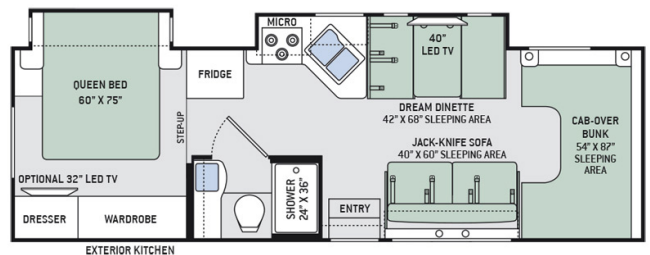

**Disclaimer:** Product information, pricing and photos are as accurate as possible and are subject to change without notice.

**SELLING FEATURES**

Specifications and Features:

- Chassis Brand: Ford
- Engine Type: V10
- Chassis Model: E450
- Cylinders: 10
- Horsepower (bhp): 305
- Torque (Ft Lbs): 420
- Fuel Type: Gas
- Transmission Brand: TorqShift
- Transmission Type: Automatic
- Number Of Speeds: 6
- Driveline Type: 4X2
- Length (ft):...