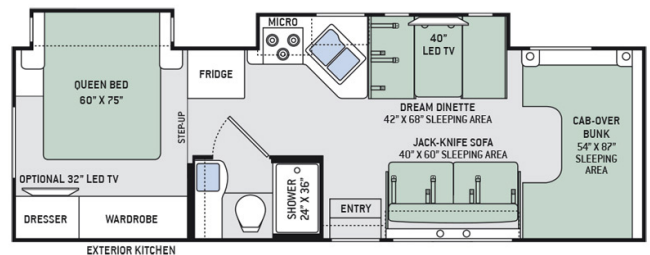

Disclaimer: Product information, pricing and photos are as accurate as possible and are subject to change without notice.

SELLING FEATURES

Specifications and Features:

- Chassis Brand: Ford
- Engine Type: V10
- Chassis Model: E450
- Cylinders: 10
- Horsepower (bhp): 305
- Torque (Ft Lbs): 420
- Fuel Type: Gas
- Transmission Brand: TorqShift
- Transmission Type: Automatic
- Number Of Speeds: 6
- Driveline Type: 4X2
- Length (ft):...