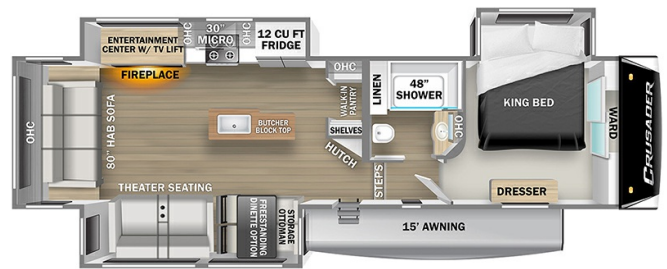

### SPECIFICATIONS

Year	2022
Manufacturer	PRIME TIME
Brand	CRUSADER
Model	335RLP
Type	Fifth Wheel
Status	PreOwned
Stock #	49847
Financing Available	✓
Warranty Available	For Purchase
Suspension	N/A
Leveling	N/A
Exterior Length	37.0 ft.
Dry Weight	11114 lbs.
Sleeping Capacity	4 person(s)
Interior Colour	N/A
Exterior Colour	Fiberglass
Slideouts	3

### SELLING FEATURES

Specifications and Features:

- Length (ft): 37'0"
- Width (ft): 8'0"
- Dry Weight (lbs): 11114
- Payload Capacity (lbs): 1461
- Hitch Weight (lbs): 2375
- Number Of Fresh Water Holding Tanks: 1
- Total Fresh Water Tank Capacity (gal): 54
- Number Of Gray Water Holding Tanks: 1
- Total Gray Wa...

### OPTIONS & EQUIPMENT

- SLEEPING AREAS 2
- QUEEN BED
- 1 TV
- SIZE OF TV 50 INCH
- 4 FRIDGE DOOR
- SIZE IN CU FT 12
- MICROWAVE
- CONVECTION MIRCOWAVE
- RANGE WITH OVEN
- NIGHT SHADES
- FLEXSTEEL FURNITURE
- FIREPLACE
- DELUXE GALLEY FAUCETS
- PLANKWOOD FLOORING
- LEATHER INTERIOR
- EASHER & DRYER COMBO PREP
- PORCELAIN TOILET
- EXTERIOR SHOWER
- AMPLIFIED TV ANTENNA
- CABLE TV HOOK-UP
- AWNING POWER
- ELECTRIC LANDING GEAR
- FIBERGLASS WALLS