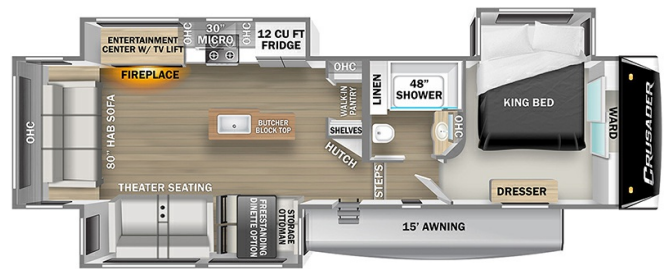

### SPECIFICATIONS

Year	2022
Manufacturer	PRIME TIME
Brand	CRUSADER
Model	335RLP
Type	Fifth Wheel
Status	PreOwned
Stock #	49847
Financing Available	✓
Warranty Available	For Purchase
Suspension	N/A
Leveling	N/A
Exterior Length	37.0 ft.
Dry Weight	11114 lbs.
Sleeping Capacity	4 person(s)
Interior Colour	N/A
Exterior Colour	Fiberglass
Slideouts	3

### SELLING FEATURES

Specifications and Features:

- Length (ft): 37'0"
- Width (ft): 8'0"
- Dry Weight (lbs): 11114
- Payload Capacity (lbs): 1461
- Hitch Weight (lbs): 2375
- Number Of Fresh Water Holding Tanks: 1
- Total Fresh Water Tank Capacity (gal): 54
- Number Of Gray Water Holding Tanks: 1
- Total Gray Wa...

### OPTIONS & EQUIPMENT

- SLEEPING AREAS 2
- QUEEN BED
- 1 TV
- SIZE OF TV 50 INCH
- 4 FRIDGE DOOR
- SIZE IN CU FT 12
- MICROWAVE
- CONVECTION MIRCOWAVE
- RANGE WITH OVEN
- NIGHT SHADES
- FLEXSTEEL FURNITURE
- FIREPLACE
- DELUXE GALLEY FAUCETS
- PLANKWOOD FLOORING
- LEATHER INTERIOR
- EASHER & DRYER COMBO PREP
- PORCELAIN TOILET
- EXTERIOR SHOWER
- AMPLIFIED TV ANTENNA
- CABLE TV HOOK-UP
- AWNING POWER
- ELECTRIC LANDING GEAR
- FIBERGLASS WALLS