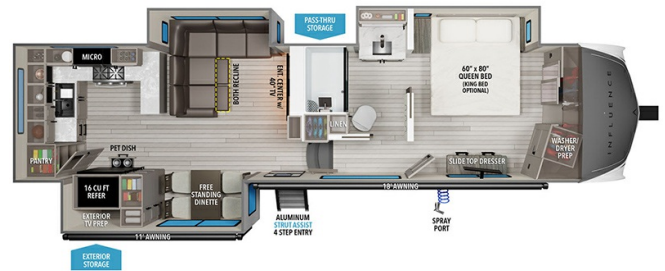

MSRP \$150,980.00

\$479 Bi-Weekly

\$10,000 down @ 7.99% APR for 60/240

months (\$46,821 C.O.B.) O.A.C.

Woody's Price \$127,980.00

SPECIFICATIONS

| | |
|---------------------|--------------|
| Year | 2025 |
| Manufacturer | GRAND DESIGN |
| Brand | INFLUENCE |
| Model | 3203GK |
| Type | Fifth Wheel |
| Status | New |
| Stock # | 49843 |
| Financing Available | ✓ |
| Warranty Available | Manufacturer |
| Suspension | N/A |
| Leveling | N/A |
| Exterior Length | 35.8 ft. |
| Dry Weight | 12712 lbs. |
| Sleeping Capacity | 4 person(s) |
| Interior Colour | DOVE |
| Exterior Colour | Fiberglass |
| Slideouts | 3 |

Disclaimer: Product information, pricing and photos are as accurate as possible and are subject to change without notice.

SELLING FEATURES

Specifications and Features:

- Length (ft): 35'10"
- Width (ft): 8'5"
- Height (ft): 13'5"
- Interior Height (ft): 8'5"
- GVWR (lbs): 16800
- Dry Weight (lbs): 12712
- Payload Capacity (lbs): 4088
- Hitch Weight (lbs): 2471
- Number Of Fresh Water Holding Tanks: 1
- Total Fresh Water Tank Cap...