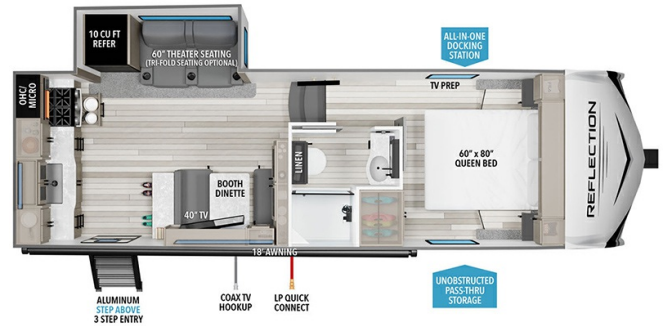

MSRP \$73,980.00
Woody's Price

2025 GRAND DESIGN REFLECTION 100 22RK

SPECIFICATIONS

Year	2025
Manufacturer	GRAND DESIGN
Brand	REFLECTION 100
Model	22RK
Type	Fifth Wheel
Status	New
Stock #	49809
Financing Available	✓
Warranty Available	Manufacturer
Suspension	N/A
Leveling	N/A
Exterior Length	26.9 ft.
Dry Weight	6930 lbs.
Sleeping Capacity	6 person(s)
Interior Colour	COLLINS
Exterior Colour	Fiberglass
Slideouts	1

Disclaimer: Product information, pricing and photos are as accurate as possible and are subject to change without notice.

SELLING FEATURES

Specifications and Features:

- Length (ft): 26'11"
- Width (ft): 8'0"
- Height (ft): 12'0"
- GVWR (lbs): 9995
- Dry Weight (lbs): 6930
- Payload Capacity (lbs): 3065
- Hitch Weight (lbs): 1086
- Number Of Fresh Water Holding Tanks: 1
- Total Fresh Water Tank Capacity (gal): 55
- Number Of Gra...