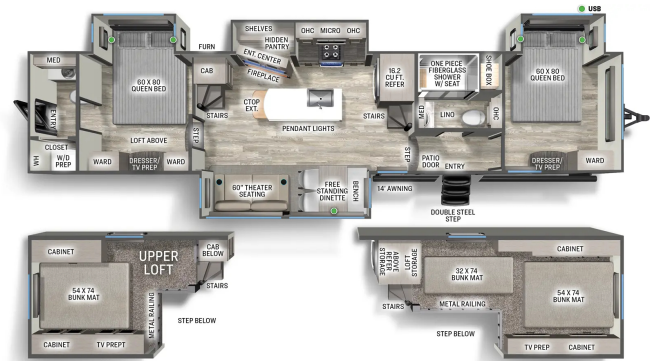

ON ORDER UNIT

2025 FOREST RIVER SIERRA 40DUPLEX

SPECIFICATIONS

Year	2025
Manufacturer	FOREST RIVER
Brand	SIERRA
Model	40DUPLEX
Type	Park Model
Status	New
Stock #	25FR003
Financing Available	✓
Warranty Available	✓
Suspension	N/A
Leveling	Electric
Exterior Length	42.1 ft.
Dry Weight	12689 lbs.
Sleeping Capacity	9 person(s)
Interior Colour	N/A
Exterior Colour	N/A
Slideouts	4

- Two Loft Areas
- Bath and a Half
- Dual Entry Doors
- Hidden Shelves behind the Fireplace
- Shower with a Seat

Step into luxury and convenience with the Forest River Sierra Destination Trailer 40DUPLEX. This...