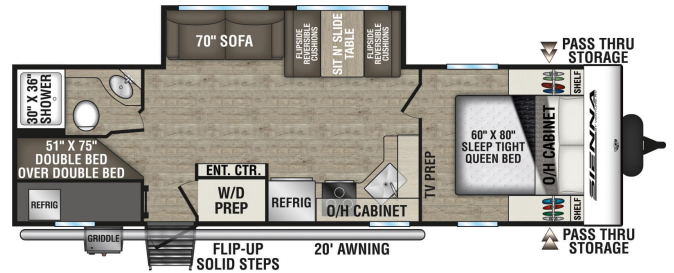

2025 VENTURE SIENNA SA271VBH

$46,895.00

Originally $64,959.00

SPECIFICATIONS

Year	2025
Manufacturer	VENTURE
Brand	SIENNA
Model	SA271VBH
Type	Travel Trailer
Status	New
Stock #	541191
Financing Available	✓
Warranty Available	✓
Suspension	N/A
Leveling	Electric
Exterior Length	31.0 ft.
Dry Weight	6630 lbs.
Sleeping Capacity	10 person(s)
Interior Colour	N/A
Exterior Colour	N/A
Slideouts	1

Disclaimer: Product information, pricing and photos are as accurate as possible and are subject to change without notice.

SELLING FEATURES

UVW (Unloaded Vehicle Weight)*6,630

Dry Hitch Weight*820

Dry Axle Weight*5,810

CCC (Cargo Carrying Capacity)2,170

GVWR8,800

Interior HeightTBD

Exterior Height (with A/C)TBD

Exterior WidthTBD

Exterior Length**31' 10"

Refrigerator (Cubic Feet)TBD

Water Heater Cap. (On-D...