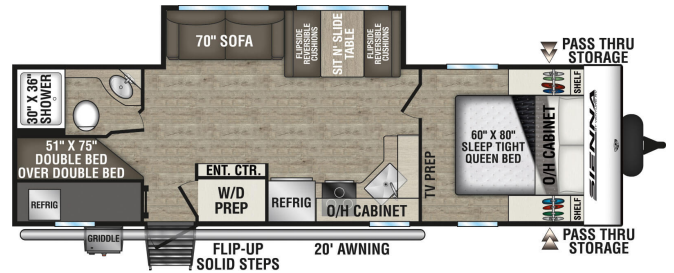

2025 VENTURE SIENNA SA271VBH

$45,895.00

Originally $64,959.00

SPECIFICATIONS

Year	2025
Manufacturer	VENTURE
Brand	SIENNA
Model	SA271VBH
Type	Travel Trailer
Status	New
Stock #	541191
Financing Available	✓
Warranty Available	✓
Suspension	N/A
Leveling	Electric
Exterior Length	31.0 ft.
Dry Weight	6630 lbs.
Sleeping Capacity	10 person(s)
Interior Colour	N/A
Exterior Colour	N/A
Slideouts	1

Disclaimer: Product information, pricing and photos are as accurate as possible and are subject to change without notice.

SELLING FEATURES

UVW (Unloaded Vehicle Weight)*6,630

Dry Hitch Weight*820

Dry Axle Weight*5,810

CCC (Cargo Carrying Capacity)2,170

GVWR8,800

Interior HeightTBD

Exterior Height (with A/C)TBD

Exterior WidthTBD

Exterior Length**31' 10"

Refrigerator (Cubic Feet)TBD

Water Heater Cap. (On-D...