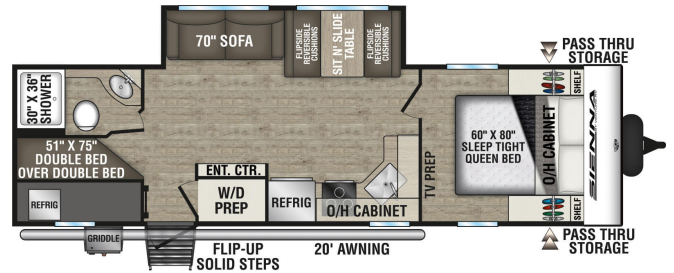

### SPECIFICATIONS

Year	2025
Manufacturer	VENTURE
Brand	SIENNA
Model	SA271VBH
Type	Travel Trailer
Status	New
Stock #	541191
Financing Available	✓
Warranty Available	✓
Suspension	N/A
Leveling	Electric
Exterior Length	31.0 ft.
Dry Weight	6630 lbs.
Sleeping Capacity	10 person(s)
Interior Colour	N/A
Exterior Colour	N/A
Slideouts	1

### SELLING FEATURES

UVW (Unloaded Vehicle Weight)\*6,630

Dry Hitch Weight\*820

Dry Axle Weight\*5,810

CCC (Cargo Carrying Capacity)2,170

GVWR8,800

Interior HeightTBD

Exterior Height (with A/C)TBD