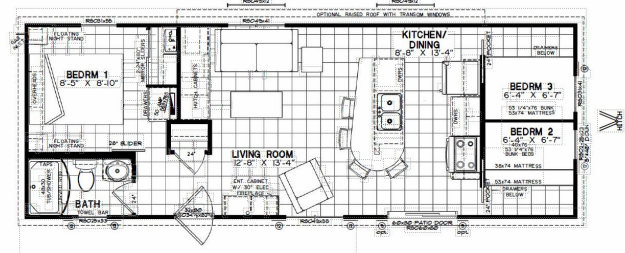

\$631 Bi-Weekly

2023 NORTHLANDER ESCAPE HERON 42' X 14'

SPECIFICATIONS

Year	2023
Manufacturer	NORTHLANDER
Brand	ESCAPE HERON
Model	42' X 14'
Type	Park Model
Status	New
Stock #	NL188
Financing Available	✓
Warranty Available	✓
Suspension	N/A
Leveling	N/A
Exterior Length	42.0 ft.
Dry Weight	N/A lbs.
Sleeping Capacity	9 person(s)
Interior Colour	Northern Cabin
Exterior Colour	N/A
Slideouts	N/A

Disclaimer: Product information, pricing and photos are as accurate as possible and are subject to change without notice.

SELLING FEATURES

Escape | Park Model Collection

Your wish has been granted... your dream is now reality. With designs that blend contemporary with traditional, Northlander's Escape is liberating, offering that modern edge to familiar comfort. 12ft, 13ft and 14ft wide models along with units with additions, off...