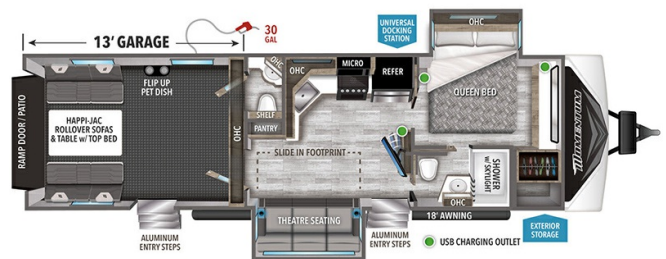

MSRP \$118,980.00

\$370 Bi-Weekly

\$10,000 down @ 7.99% APR for 60/240 months (\$36,149 C.O.B.) O.A.C.

Woody's Price \$100,980.00

SPECIFICATIONS

Year	2025
Manufacturer	GRAND DESIGN
Brand	MOMENTUM G-CLASS
Model	31G
Type	Toy Hauler
Status	New
Stock #	49841
Financing Available	✓
Warranty Available	Manufacturer
Suspension	N/A
Leveling	N/A
Exterior Length	35.9 ft.
Dry Weight	9698 lbs.
Sleeping Capacity	6 person(s)
Interior Colour	DUSK
Exterior Colour	Fiberglass
Slideouts	2

Disclaimer: Product information, pricing and photos are as accurate as possible and are subject to change without notice.

SELLING FEATURES

Specifications and Features:

- Length (ft): 35'11"
- Width (ft): 8'5"
- Height (ft): 12'4"
- GVWR (lbs): 13000
- Dry Weight (lbs): 9698
- Payload Capacity (lbs): 3302
- Hitch Weight (lbs): 1602
- Number Of Fresh Water Holding Tanks: 1
- Total Fresh Water Tank Capacity (gal): 90
- Number Of Gr...

OPTIONS & EQUIPMENT

- G-CLASS LUXURY INTERIOR PACKAGE
- G-CLASS EXTERIOR PACKAGE
- G-CLASS GARAGE/CARGO PACKAGE
- G-CLASS INSULATION PACKAGE
- HAPPI-JAC ELECTRIC BUNK SYSTEM W/ FOLDING SOFAS
- A/C W/RACE TRACK DUCTING
- ROCKFORD FOSGATE STAGE 1 STEREO - 500 WATTS, INT/EXT SPEAKERS W/ 10" POWERED SUB
- G-CLASS UNDER UNIT LED LIGHT KIT
- GOODYEAR TIRES
- 8 CU. FT. 12V REFER
- SAFERIDE RV ROADSIDE ASSISTANCE
- RVIA SEAL
- 5.5K WATT GENERATOR
- 2ND A/C 15K BTU
- REAR ALUMINUM DECK SYSTEM W/ REAR POWER AWNING
- GEN II 3 SEASON DOOR W/ SLIDING WINDOWS
- SOLAR A½ PACKAGE (DUAL 330W PANELS, 2000W INVERTER, 50 AMP CONTROLLER, 2 DOCK PORTS, BLUETOOTH MODULE)
- DUSK INTERIOR DECOR
- WOODY'S VOLUME DISCOUNT