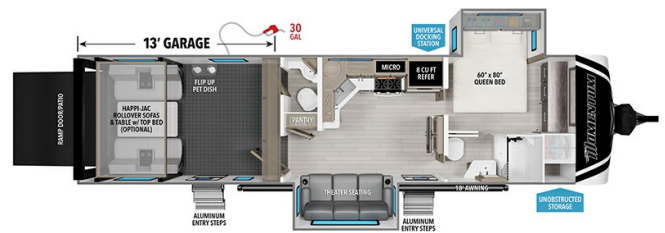

MSRP \$125,980.00

\$394 Bi-Weekly

\$10,000 down @ 7.99% APR for 60/240 months (\$38,520 C.O.B.) O.A.C.

Woody's Price \$106,980.00

SPECIFICATIONS

Year	2025
Manufacturer	GRAND DESIGN
Brand	MOMENTUM G-CLASS
Model	31G
Type	Toy Hauler
Status	New
Stock #	49841
Financing Available	✓
Warranty Available	Manufacturer
Suspension	N/A
Leveling	N/A
Exterior Length	35.9 ft.
Dry Weight	8975 lbs.
Sleeping Capacity	6 person(s)
Interior Colour	DUSK
Exterior Colour	Fiberglass
Slideouts	2

Disclaimer: Product information, pricing and photos are as accurate as possible and are subject to change without notice.

SELLING FEATURES

Specifications and Features:

- Length (ft): 35'11"
- Width (ft): 8'5"
- Height (ft): 12'4"
- Interior Height (ft): 7'7"
- GVWR (lbs): 13000
- Dry Weight (lbs): 8975
- Payload Capacity (lbs): 4025
- Hitch Weight (lbs): 1600
- Number Of Fresh Water Holding Tanks: 1
- Total Fresh Water Tank Capa...

OPTIONS & EQUIPMENT

- G-CLASS LUXURY INTERIOR PACKAGE
- G-CLASS EXTERIOR PACKAGE
- G-CLASS GARAGE/CARGO PACKAGE
- G-CLASS INSULATION PACKAGE
- HAPPI-JAC ELECTRIC BUNK SYSTEM W/ FOLDING SOFAS
- A/C W/RACE TRACK DUCTING
- ROCKFORD FOSGATE STAGE 1 STEREO - 500 WATTS, INT/EXT SPEAKERS W/ 10" POWERED SUB
- G-CLASS UNDER UNIT LED LIGHT KIT
- GOODYEAR TIRES
- 8 CU. FT. 12V REFER
- SAFERIDE RV ROADSIDE ASSISTANCE
- RVIA SEAL
- 5.5K WATT GENERATOR
- 2ND A/C 15K BTU
- REAR ALUMINUM DECK SYSTEM W/ REAR POWER AWNING
- GEN II 3 SEASON DOOR W/ SLIDING WINDOWS
- SOLAR A½ PACKAGE (DUAL 330W PANELS, 2000W INVERTER, 50 AMP CONTROLLER, 2 DOCK PORTS, BLUETOOTH MODULE)
- DUSK INTERIOR DECOR
- WOODY'S VOLUME DISCOUNT