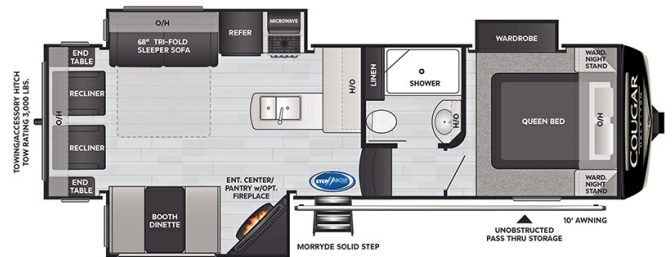

MSRP \$64,980.00

\$245 Bi-Weekly

\$0 down @ 7.99% APR for 60/216 months

(\$22,598 C.O.B.) O.A.C.

Woody's Price \$57,980.00

SPECIFICATIONS

Year	2022
Manufacturer	KEYSTONE
Brand	COUGAR
Model	27SGS
Type	Fifth Wheel
Status	PreOwned
Stock #	49756A
Financing Available	✓
Warranty Available	For Purchase
Suspension	N/A
Leveling	N/A
Exterior Length	30.6 ft.
Dry Weight	8101 lbs.
Sleeping Capacity	6 person(s)
Interior Colour	N/A
Exterior Colour	Fiberglass
Slideouts	3

Disclaimer: Product information, pricing and photos are as accurate as possible and are subject to change without notice.

SELLING FEATURES

Specifications and Features:

- Length (ft): 30'7"
- Height (ft): 12'0"
- Dry Weight (lbs): 8101
- Payload Capacity (lbs): 2189
- Hitch Weight (lbs): 1495
- Number Of Fresh Water Holding Tanks: 1
- Total Fresh Water Tank Capacity (gal): 60
- Number Of Gray Water Holding Tanks: 1
- Total Gray W...

OPTIONS & EQUIPMENT

- SLEEPING AREAS 3
- CD PLAYER
- 1 TV
- SIZE OF TVS
- 51 INCH
- 2 DOOR FRIDGE
- SIZE IN CU FT 10
- MIRCOWAVE
- RANGE WITH OVEN
- NIGHT SHADES
- FLEXSTEEL FURNITURE
- FIREPLACE
- DELUXE GALLEY FACUETS
- PLANKWOOD FLOORING
- LEATHER INTERIOR
- PORCELAIN TOILET
- EXTERIOR SHOWER
- AMPLIFIED TBANTENNA
- CABLE TV HOOK-UP
- AWNING POWER / MANUAL
- ELECTRIC LANDING
- FIBERGLASS WALLS
- LEVELERS ELECTRIC / HYDRAULIC

- 4 STABILIZER JACKS POWER/MANUAL
- ROOF A/C 1 UNITS
- DUCTED
- ROOF RACK & LADDER
- ROOF RUBBER / TPO/ FIBERGLASS
- TRUSS STYLE ROOF
- POWER 50 AMP
- 2 SOLAR PANELS SIZE 200X2
- ENTRY STEP MANUAL
- ALUMINUM FRAME CONSTRUCTION
- 3 SLIDE OUTS
- 2,000 WATT INVERTER
- DUAL FURANCE
- GAS/ ELECETRIC HOT WATER
- HEATED HOLDING TANKS
- 1 SET OF KEYS
- PASS THROUGH STORAGE
- REAR TV
- WATER HEATER BY-PASS
- BATTER DISC SWITCH
- ALUMINUM WHEELS 15 SIZE
- GVWR 10290 LBS
- DRY WEIGHT 8110 LBS
- FRESH WATER 60 GALLONS
- GREY 60 GALLONS
- BLACK 30 GALLONS