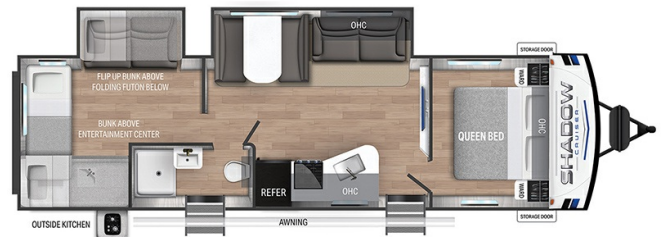

2024 CRUISER RV SHADOW CRUISER SC325BHS

SPECIFICATIONS

Year	2024
Manufacturer	CRUISER RV
Brand	SHADOW CRUISER
Model	SC325BHS
Type	Travel Trailer
Status	New
Stock #	RV18880
Financing Available	✘
Warranty Available	✘
Suspension	N/A
Leveling	N/A
Exterior Length	36.5 ft.
Dry Weight	7178 lbs.
Sleeping Capacity	11 person(s)
Interior Colour	N/A
Exterior Colour	Fiberglass
Slideouts	2

Disclaimer: Product information, pricing and photos are as accurate as possible and are subject to change without notice.

SELLING FEATURES

Specifications and Features:

- Length (ft): 36'6"
- Width (ft): 8'0"
- Height (ft): 11'2"
- Interior Height (ft): 6'8"
- GVWR (lbs): 9872
- Dry Weight (lbs): 7178
- Payload Capacity (lbs): 2662
- Hitch Weight (lbs): 1072
- Number Of Fresh Water Holding Tanks: 1
- Total Fresh Water Tank Capac...