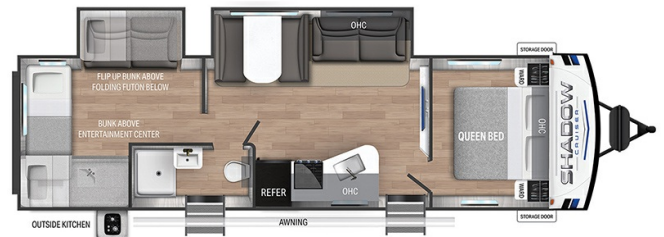

2024 CRUISER RV SHADOW CRUISER SC325BHS

SPECIFICATIONS

Year	2024
Manufacturer	CRUISER RV
Brand	SHADOW CRUISER
Model	SC325BHS
Type	Travel Trailer
Status	New
Stock #	RV18880
Financing Available	✘
Warranty Available	✘
Suspension	N/A
Leveling	N/A
Exterior Length	36.5 ft.
Dry Weight	7178 lbs.
Sleeping Capacity	11 person(s)
Interior Colour	N/A
Exterior Colour	Fiberglass
Slideouts	2

Disclaimer: Product information, pricing and photos are as accurate as possible and are subject to change without notice.

SELLING FEATURES

Specifications and Features:

- Length (ft): 36'6"
- Width (ft): 8'0"
- Height (ft): 11'2"
- Interior Height (ft): 6'8"
- GVWR (lbs): 9872
- Dry Weight (lbs): 7178
- Payload Capacity (lbs): 2662
- Hitch Weight (lbs): 1072
- Number Of Fresh Water Holding Tanks: 1
- Total Fresh Water Tank Capac...