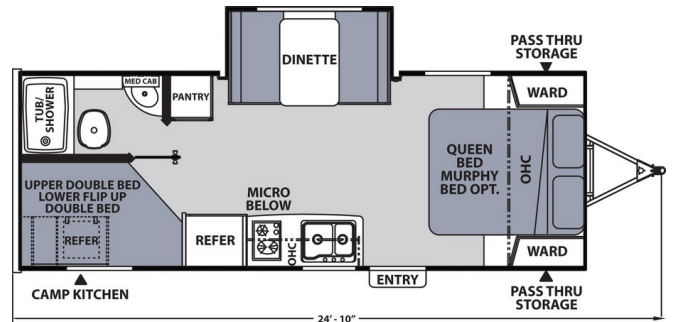

ON ORDER UNIT

\$45,954.00

Originally \$45,954.00

2025 COACHMEN APEX NANO 208 BHS

SPECIFICATIONS

Year	2025
Manufacturer	COACHMEN
Brand	APEX NANO
Model	208 BHS
Type	Travel Trailer
Status	New
Stock #	7246
Financing Available	✘
Warranty Available	✘
Suspension	N/A
Leveling	N/A
Exterior Length	.0 ft.
Dry Weight	N/A lbs.
Sleeping Capacity	N/A person(s)
Interior Colour	N/A
Exterior Colour	N/A
Slideouts	N/A