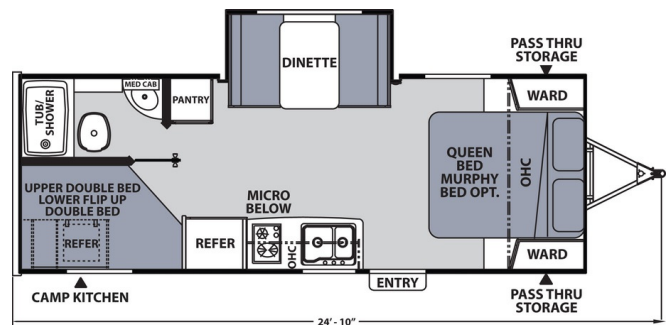

### SPECIFICATIONS

Year	2025
Manufacturer	COACHMEN
Brand	APEX NANO
Model	208 BHS
Type	Travel Trailer
Status	New
Stock #	7246
Financing Available	✘
Warranty Available	✘
Suspension	N/A
Leveling	N/A
Exterior Length	25.0 ft.
Dry Weight	4260 lbs.
Sleeping Capacity	N/A person(s)
Interior Colour	N/A
Exterior Colour	N/A
Slideouts	1