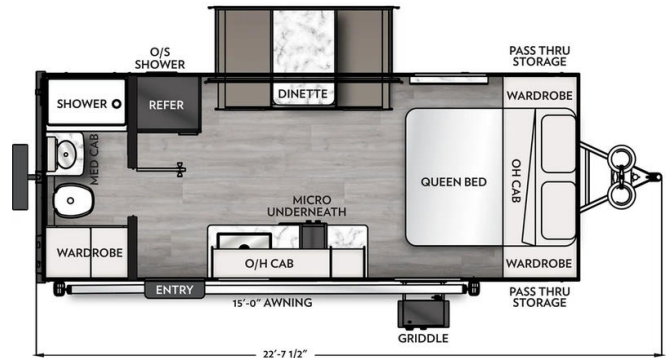

SELLING FEATURES

This unit is coming soon

OPTIONS & EQUIPMENT

APEX NANO PACKAGE, COMFORT PACKAGE, OFF GRID PACKAGE, CANADIAN COMPLIANCE, ALL TERRAIN TIRES W/ ALUM RIMS, MVSA

Powered by focusRV