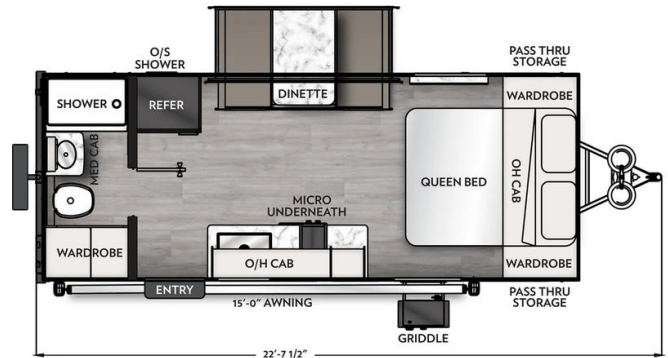

SELLING FEATURES

This unit is coming soon

OPTIONS & EQUIPMENT

APEX NANO PACKAGE, COMFORT PACKAGE, OFF GRID PACKAGE, CANADIAN COMPLIANCE, ALL TERRAIN TIRES W/ ALUM RIMS, MVSA

Powered by focusRV