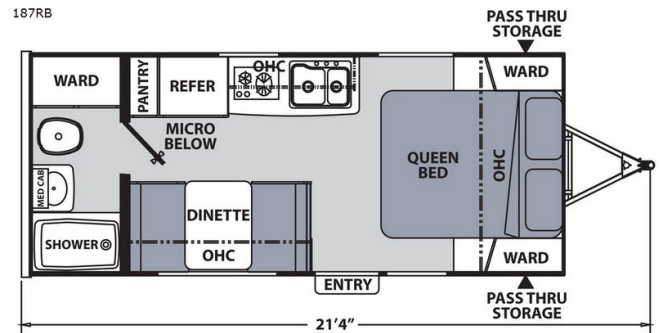

Disclaimer: Product information, pricing and photos are as accurate as possible and are subject to change without notice.