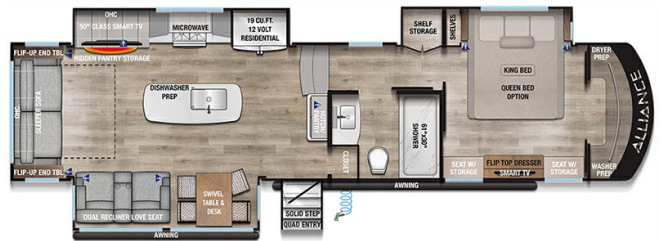

### SPECIFICATIONS

Year	2025
Manufacturer	ALLIANCE RV
Brand	PARADIGM
Model	340RL
Type	Fifth Wheel
Status	New
Stock #	49835
Financing Available	✓
Warranty Available	Manufacturer
Suspension	N/A
Leveling	N/A
Exterior Length	37.8 ft.
Dry Weight	12782 lbs.
Sleeping Capacity	4 person(s)
Interior Colour	N/A
Exterior Colour	Fiberglass
Slideouts	3

### SELLING FEATURES

Specifications and Features:

- Length (ft): 37'10"
- Width (ft): 8'5"
- Height (ft): 13'5"
- GVWR (lbs): 16500
- Dry Weight (lbs): 12782
- Payload Capacity (lbs): 3718
- Hitch Weight (lbs): 2728
- Number Of Fresh Water Holding Tanks: 1
- Total Fresh Water Tank Capacity (gal): 98
- Number Of G...