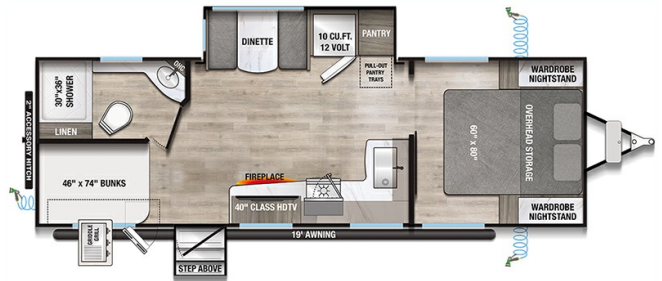

### SPECIFICATIONS

Year	2025
Manufacturer	ALLIANCE RV
Brand	DELTA
Model	241BH
Type	Travel Trailer
Status	New
Stock #	49831
Financing Available	✓
Warranty Available	Manufacturer
Suspension	N/A
Leveling	N/A
Exterior Length	29.9 ft.
Dry Weight	5893 lbs.
Sleeping Capacity	8 person(s)
Interior Colour	N/A
Exterior Colour	Fiberglass
Slideouts	1

### SELLING FEATURES

Specifications and Features:

- Length (ft): 29'11"
- Height (ft): 10'10"
- GVWR (lbs): 7450
- Dry Weight (lbs): 5893
- Payload Capacity (lbs): 1557
- Hitch Weight (lbs): 619
- Number Of Fresh Water Holding Tanks: 1
- Total Fresh Water Tank Capacity (gal): 45
- Number Of Gray Water Holding Tan...