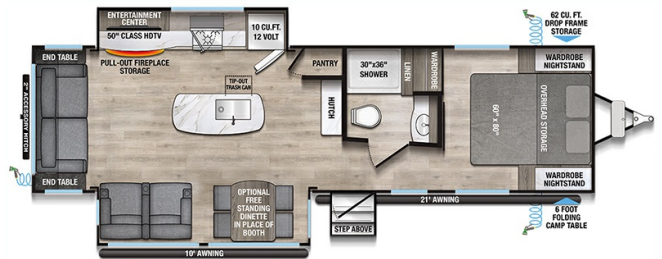

Disclaimer: Product information, pricing and photos are as accurate as possible and are subject to change without notice.

SELLING FEATURES

Specifications and Features:

- Length (ft): 33'11"
- Height (ft): 11'3"
- GVWR (lbs): 9450
- Dry Weight (lbs): 7626
- Payload Capacity (lbs): 1824
- Hitch Weight (lbs): 802
- Number Of Fresh Water Holding Tanks: 1
- Total Fresh Water Tank Capacity (gal): 45
- Number Of Gray Water Holding Tank...