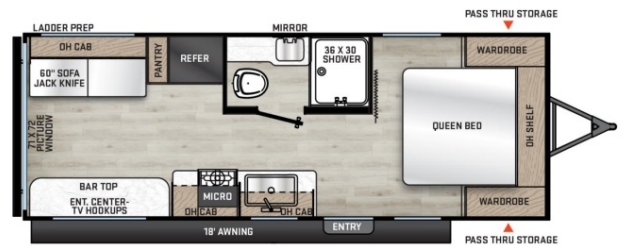

**ON ORDER UNIT**

**2025 FOREST RIVER AURORA 22EPIC**

**SPECIFICATIONS**

Year	2025
Manufacturer	FOREST RIVER
Brand	AURORA
Model	22EPIC
Type	Travel Trailer
Status	New
Stock #	25AR006
Financing Available	✓
Warranty Available	✓
Suspension	N/A
Leveling	N/A
Exterior Length	25.1 ft.
Dry Weight	5341 lbs.
Sleeping Capacity	3 person(s)
Interior Colour	N/A
Exterior Colour	N/A
Slideouts	N/A

**Disclaimer:** Product information, pricing and photos are as accurate as possible and are subject to change without notice.

**SELLING FEATURES**

The 2025 Forest River Aurora 22EPIC is a versatile and compact travel trailer designed for adventurers who want both convenience and functionality in a stylish package. This model offers a range of impressive features that make it perfect for road trips, weekend getaways, and extended camping exp...