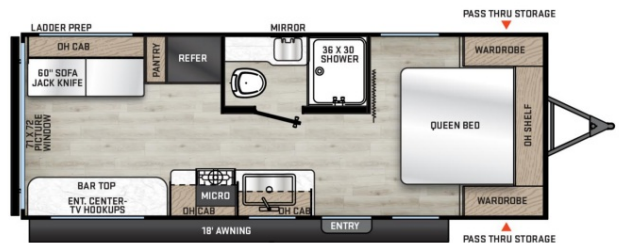

### SPECIFICATIONS

Year	2025
Manufacturer	FOREST RIVER
Brand	AURORA LIGHT
Model	22EPIC
Type	Travel Trailer
Status	New
Stock #	25AR006
Financing Available	✓
Warranty Available	✓
Suspension	N/A
Leveling	N/A
Exterior Length	25.1 ft.
Dry Weight	5341 lbs.
Sleeping Capacity	3 person(s)
Interior Colour	N/A
Exterior Colour	N/A
Slideouts	N/A