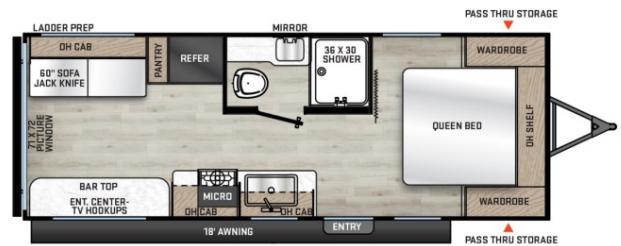

ON ORDER UNIT

2025 FOREST RIVER AURORA 22EPIC

SPECIFICATIONS

Year	2025
Manufacturer	FOREST RIVER
Brand	AURORA
Model	22EPIC
Type	Travel Trailer
Status	New
Stock #	25AR006
Financing Available	✓
Warranty Available	✓
Suspension	N/A
Leveling	N/A
Exterior Length	25.1 ft.
Dry Weight	5341 lbs.
Sleeping Capacity	3 person(s)
Interior Colour	N/A
Exterior Colour	N/A
Slideouts	N/A

Disclaimer: Product information, pricing and photos are as accurate as possible and are subject to change without notice.

SELLING FEATURES

The 2025 Forest River Aurora 22EPIC is a versatile and compact travel trailer designed for adventurers who want both convenience and functionality in a stylish package. This model offers a range of impressive features that make it perfect for road trips, weekend getaways, and extended camping exp...