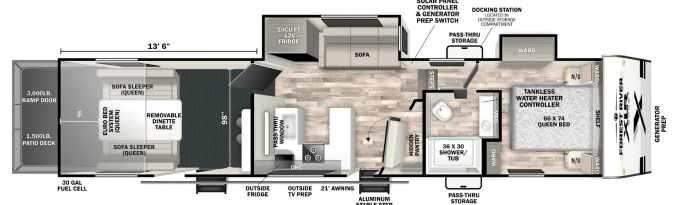

2025 FOREST RIVER XLR BOOST 363BX

\$109,780.00

Originally \$142,551.00

SPECIFICATIONS

Year	2025
Manufacturer	FOREST RIVER
Brand	XLR BOOST
Model	363BX
Type	Toy Hauler
Status	New
Stock #	25XL002
Financing Available	✓
Warranty Available	✓
Suspension	N/A
Leveling	N/A
Exterior Length	39.9 ft.
Dry Weight	12009 lbs.
Sleeping Capacity	N/A person(s)
Interior Colour	N/A
Exterior Colour	N/A
Slideouts	2

Disclaimer: Product information, pricing and photos are as accurate as possible and are subject to change without notice.

SELLING FEATURES

Introducing the 2025 XLR 363BX Fifth Wheel Toy Hauler – the pinnacle of luxury, versatility, and adventure-ready living. Whether you're taking your favorite off-road toys on the road or seeking a luxurious retreat after a day of exploration, this toy hauler is designed to elevate every journey.