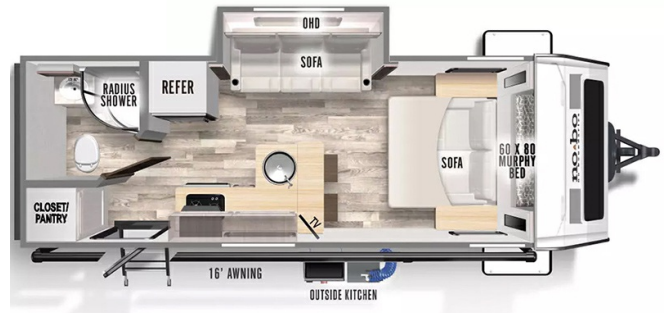

### SPECIFICATIONS

Year	2025
Manufacturer	FOREST RIVER
Brand	NO BOUNDARIES
Model	NB19.6
Type	Travel Trailer
Status	New
Stock #	SV026322
Financing Available	✓
Warranty Available	✓
Suspension	N/A
Leveling	N/A
Exterior Length	24.7 ft.
Dry Weight	4919 lbs.
Sleeping Capacity	4 person(s)
Interior Colour	N/A
Exterior Colour	Fiberglass
Slideouts	1

### SELLING FEATURES

Specifications and Features:

- Length (ft): 24'8"
- Width (ft): 7'4"
- Height (ft): 10'6"
- GVWR (lbs): 7650
- Dry Weight (lbs): 4919
- Payload Capacity (lbs): 2731
- Hitch Weight (lbs): 650
- Number Of Fresh Water Holding Tanks: 1
- Total Fresh Water Tank Capacity (gal): 30
- Number Of Gray ...