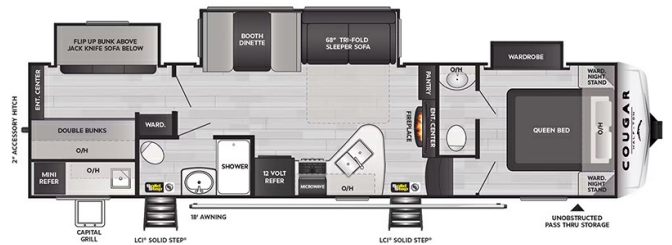

2025 KEYSTONE COUGAR HALF-TON 32BHS

SPECIFICATIONS

Year	2025
Manufacturer	KEYSTONE
Brand	COUGAR HALF-TON
Model	32BHS
Type	Fifth Wheel
Status	New
Stock #	T991100
Suspension	N/A
Leveling	N/A
Exterior Length	35.7 ft.
Dry Weight	9428 lbs.
Sleeping Capacity	11 person(s)
Interior Colour	N/A
Exterior Colour	Fiberglass
Slideouts	3

Disclaimer: Product information, pricing and photos are as accurate as possible and are subject to change without notice.

SELLING FEATURES

Specifications and Features:

- Length (ft): 35'8"
- Height (ft): 12'7"
- GVWR (lbs): 11500
- Dry Weight (lbs): 9428
- Payload Capacity (lbs): 2072
- Hitch Weight (lbs): 1570
- Number Of Fresh Water Holding Tanks: 1
- Total Fresh Water Tank Capacity (gal): 54
- Number Of Gray Water Holding Tan...