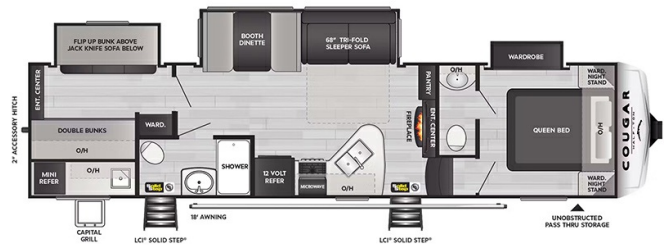

2025 KEYSTONE COUGAR HALF-TON 32BHS

SPECIFICATIONS

Year	2025
Manufacturer	KEYSTONE
Brand	COUGAR HALF-TON
Model	32BHS
Type	Fifth Wheel
Status	New
Stock #	N502083
Suspension	N/A
Leveling	N/A
Exterior Length	35.7 ft.
Dry Weight	9428 lbs.
Sleeping Capacity	11 person(s)
Interior Colour	N/A
Exterior Colour	Fiberglass
Slideouts	3

Disclaimer: Product information, pricing and photos are as accurate as possible and are subject to change without notice.

SELLING FEATURES

Specifications and Features:

- Length (ft): 35'8"
- Height (ft): 12'7"
- GVWR (lbs): 11500
- Dry Weight (lbs): 9428
- Payload Capacity (lbs): 2072
- Hitch Weight (lbs): 1570
- Number Of Fresh Water Holding Tanks: 1
- Total Fresh Water Tank Capacity (gal): 54
- Number Of Gray Water Holding Tan...