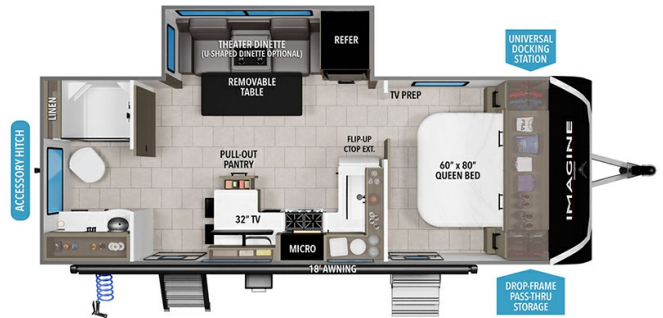

MSRP \$67,980.00

\$235 Bi-Weekly

\$0 down @ 7.99% APR for 60/240 months

(\$22,917 C.O.B.) O.A.C.

Woody's Price \$57,980.00

SPECIFICATIONS

Year	2025
Manufacturer	GRAND DESIGN
Brand	IMAGINE
Model	2300MK
Type	Travel Trailer
Status	New
Stock #	49824
Financing Available	✓
Warranty Available	Manufacturer
Suspension	N/A
Leveling	N/A
Exterior Length	26.5 ft.
Dry Weight	6012 lbs.
Sleeping Capacity	4 person(s)
Interior Colour	BRYNLEE TEAK
Exterior Colour	Fiberglass
Slideouts	1

Disclaimer: Product information, pricing and photos are as accurate as possible and are subject to change without notice.

SELLING FEATURES

Specifications and Features:

- Length (ft): 26'6"
- Width (ft): 8'0"
- Height (ft): 11'2"
- Interior Height (ft): 6'9"
- GVWR (lbs): 7850
- Dry Weight (lbs): 6012
- Payload Capacity (lbs): 1838
- Hitch Weight (lbs): 641
- Number Of Fresh Water Holding Tanks: 1
- Total Fresh Water Tank Capacit...