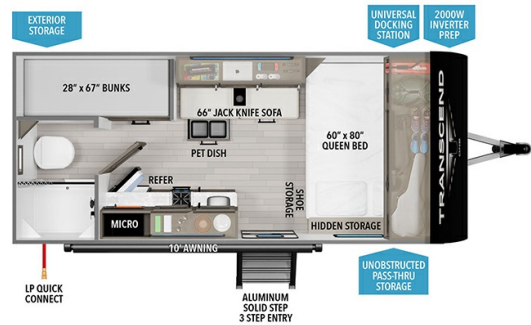

MSRP \$29,980.00
Woody's Price

2025 GRAND DESIGN TRANSCEND ONE 151BH

SPECIFICATIONS

Year	2025
Manufacturer	GRAND DESIGN
Brand	TRANSCEND ONE
Model	151BH
Type	Travel Trailer
Status	New
Stock #	49821
Financing Available	✓
Warranty Available	Manufacturer
Suspension	N/A
Leveling	N/A
Exterior Length	19.7 ft.
Dry Weight	3550 lbs.
Sleeping Capacity	6 person(s)
Interior Colour	LUNA
Exterior Colour	Aluminum
Slideouts	N/A

Disclaimer: Product information, pricing and photos are as accurate as possible and are subject to change without notice.

SELLING FEATURES

Specifications and Features:

- Length (ft): 19'8"
- Width (ft): 8'0"
- Height (ft): 10'3"
- Interior Height (ft): 6'6"
- GVWR (lbs): 4420
- Dry Weight (lbs): 3550
- Hitch Weight (lbs): 490
- Number Of Fresh Water Holding Tanks: 1
- Total Fresh Water Tank Capacity (gal): 37
- Number Of Gray Wa...