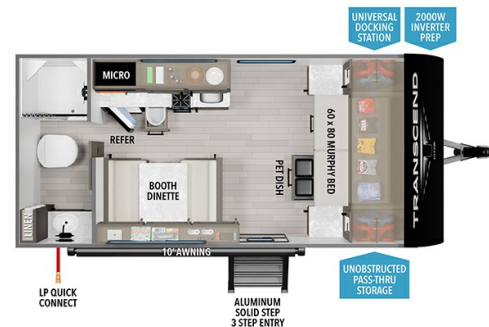

MSRP \$31,980.00

\$117 Bi-Weekly

\$0 down @ 7.99% APR for 60/240 months

(\$11,455 C.O.B.) O.A.C.

Woody's Price \$28,980.00

SPECIFICATIONS

Year	2025
Manufacturer	GRAND DESIGN
Brand	TRANSCEND ONE
Model	151RB
Type	Travel Trailer
Status	New
Stock #	49820
Financing Available	✓
Warranty Available	Manufacturer
Suspension	N/A
Leveling	N/A
Exterior Length	19.7 ft.
Dry Weight	3600 lbs.
Sleeping Capacity	4 person(s)
Interior Colour	LUNA
Exterior Colour	Aluminum
Slideouts	N/A

Disclaimer: Product information, pricing and photos are as accurate as possible and are subject to change without notice.

SELLING FEATURES

Specifications and Features:

- Length (ft): 19'8"
- Width (ft): 7'3"
- Height (ft): 10'3"
- Interior Height (ft): 6'6"
- GVWR (lbs): 4420
- Dry Weight (lbs): 3600
- Hitch Weight (lbs): 490
- Number Of Fresh Water Holding Tanks: 1
- Total Fresh Water Tank Capacity (gal): 37
- Number Of Gray Wa...