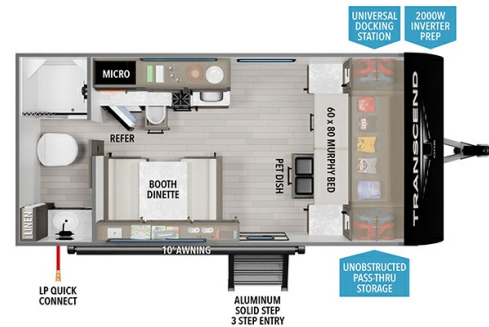

Woody's Price

2025 GRAND DESIGN TRANSCEND ONE 151RB

SPECIFICATIONS

Year	2025
Manufacturer	GRAND DESIGN
Brand	TRANSCEND ONE
Model	151RB
Type	Travel Trailer
Status	New
Stock #	49819
Financing Available	✓
Warranty Available	Manufacturer
Suspension	N/A
Leveling	N/A
Exterior Length	19.7 ft.
Dry Weight	3600 lbs.
Sleeping Capacity	4 person(s)
Interior Colour	LUNA
Exterior Colour	Aluminum
Slideouts	N/A

Disclaimer: Product information, pricing and photos are as accurate as possible and are subject to change without notice.

SELLING FEATURES

Specifications and Features:

- Length (ft): 19'8"
- Width (ft): 7'3"
- Height (ft): 10'3"
- Interior Height (ft): 6'6"
- GVWR (lbs): 4420
- Dry Weight (lbs): 3600
- Hitch Weight (lbs): 490
- Number Of Fresh Water Holding Tanks: 1
- Total Fresh Water Tank Capacity (gal): 37
- Number Of Gray Wa...