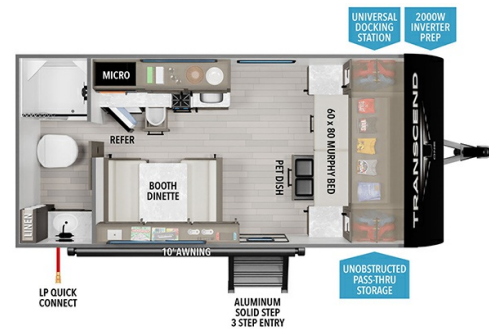

### SPECIFICATIONS

Year	2025
Manufacturer	GRAND DESIGN
Brand	TRANSCEND ONE
Model	151RB
Type	Travel Trailer
Status	New
Stock #	49818
Financing Available	✓
Warranty Available	Manufacturer
Suspension	N/A
Leveling	N/A
Exterior Length	19.7 ft.
Dry Weight	3600 lbs.
Sleeping Capacity	4 person(s)
Interior Colour	LUNA
Exterior Colour	Aluminum
Slideouts	N/A

### SELLING FEATURES

Specifications and Features:

- Length (ft): 19'8"
- Width (ft): 7'3"
- Height (ft): 10'3"
- Interior Height (ft): 6'6"
- GVWR (lbs): 4420
- Dry Weight (lbs): 3600
- Hitch Weight (lbs): 490
- Number Of Fresh Water Holding Tanks: 1
- Total Fresh Water Tank Capacity (gal): 37
- Number Of Gray Wa...