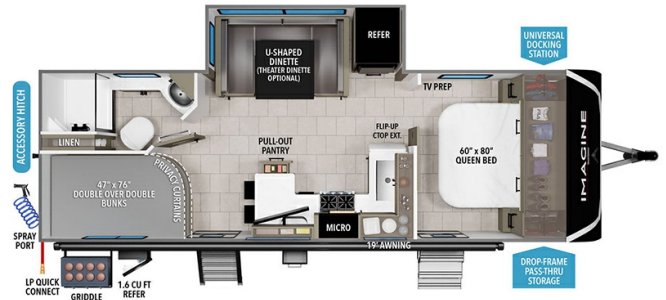

Woody's Price

2025 GRAND DESIGN IMAGINE 2470BH

SPECIFICATIONS

Year	2025
Manufacturer	GRAND DESIGN
Brand	IMAGINE
Model	2470BH
Type	Travel Trailer
Status	New
Stock #	49817
Financing Available	✓
Warranty Available	Manufacturer
Suspension	N/A
Leveling	N/A
Exterior Length	29.0 ft.
Dry Weight	6406 lbs.
Sleeping Capacity	8 person(s)
Interior Colour	BRYNLEE TEAK
Exterior Colour	Fiberglass
Slideouts	1

Disclaimer: Product information, pricing and photos are as accurate as possible and are subject to change without notice.

SELLING FEATURES

Specifications and Features:

- Length (ft): 29'0"
- Width (ft): 8'0"
- Height (ft): 11'2"
- Interior Height (ft): 6'9"
- GVWR (lbs): 7850
- Dry Weight (lbs): 6406
- Payload Capacity (lbs): 1444
- Hitch Weight (lbs): 659
- Number Of Fresh Water Holding Tanks: 1
- Total Fresh Water Tank Capacit...