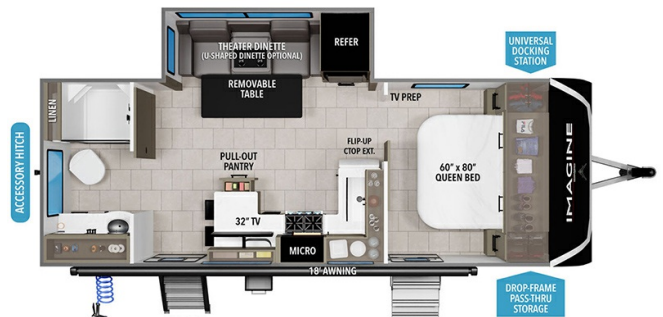

MSRP \$66,980.00

\$235 Bi-Weekly

\$0 down @ 7.99% APR for 60/240 months

(\$22,917 C.O.B.) O.A.C.

Woody's Price \$57,980.00

SPECIFICATIONS

Year	2025
Manufacturer	GRAND DESIGN
Brand	IMAGINE
Model	2300MK
Type	Travel Trailer
Status	New
Stock #	49816
Financing Available	✓
Warranty Available	Manufacturer
Suspension	N/A
Leveling	N/A
Exterior Length	26.5 ft.
Dry Weight	6012 lbs.
Sleeping Capacity	4 person(s)
Interior Colour	N/A
Exterior Colour	Fiberglass
Slideouts	1

Disclaimer: Product information, pricing and photos are as accurate as possible and are subject to change without notice.

SELLING FEATURES

Specifications and Features:

- Length (ft): 26'6"
- Width (ft): 8'0"
- Height (ft): 11'2"
- Interior Height (ft): 6'9"
- GVWR (lbs): 7850
- Dry Weight (lbs): 6012
- Payload Capacity (lbs): 1838
- Hitch Weight (lbs): 641
- Number Of Fresh Water Holding Tanks: 1
- Total Fresh Water Tank Capacit...