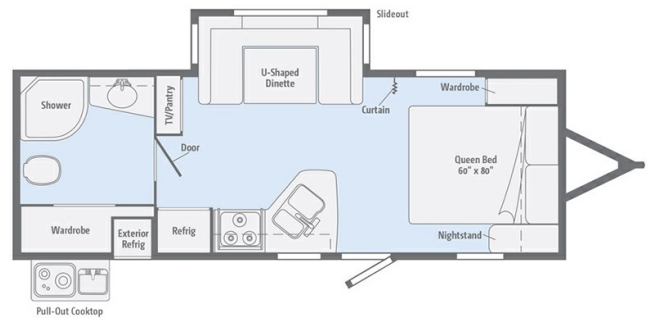

CONSIGNMENT UNIT

\$29,990.00
 Originally \$42,590.00

2018 WINNEBAGO MINNIE 2201DS

SPECIFICATIONS

Year	2018
Manufacturer	WINNEBAGO
Brand	MINNIE
Model	2201DS
Type	Travel Trailer
Status	PreOwned
Stock #	CS0021
Financing Available	✓
Warranty Available	✓
Suspension	N/A
Leveling	N/A
Exterior Length	26.8 ft.
Dry Weight	4900 lbs.
Sleeping Capacity	4 person(s)
Interior Colour	N/A
Exterior Colour	Fiberglass
Slideouts	1