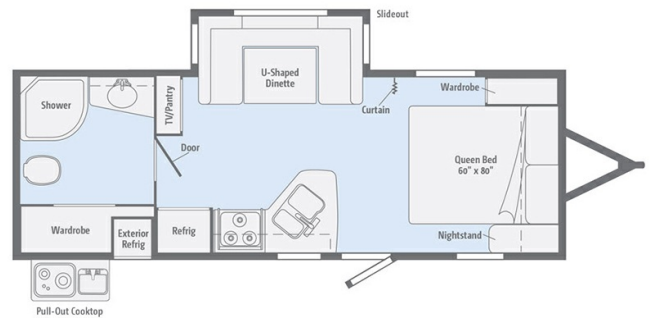

#### SPECIFICATIONS

Year	2018
Manufacturer	WINNEBAGO
Brand	MINNIE
Model	2201DS
Type	Travel Trailer
Status	PreOwned
Stock #	CS0021
Financing Available	✓
Warranty Available	✓
Suspension	N/A
Leveling	N/A
Exterior Length	26.8 ft.
Dry Weight	4900 lbs.
Sleeping Capacity	4 person(s)
Interior Colour	N/A
Exterior Colour	Fiberglass
Slideouts	1