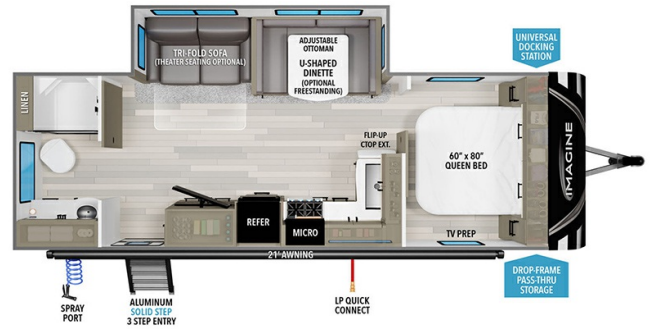

SPECIFICATIONS

Year	2025
Manufacturer	GRAND DESIGN
Brand	IMAGINE
Model	2600RB
Type	Travel Trailer
Status	New
Stock #	12877
Financing Available	✓
Warranty Available	✓
Suspension	N/A
Leveling	N/A
Exterior Length	29.7 ft.
Dry Weight	5795 lbs.
Sleeping Capacity	6 person(s)
Interior Colour	N/A
Exterior Colour	Fiberglass
Slideouts	1

Disclaimer: Product information, pricing and photos are as accurate as possible and are subject to change without notice.

SELLING FEATURES

Specifications and Features:

- Length (ft): 29'8"
- Width (ft): 8'0"
- Height (ft): 11'2"
- Interior Height (ft): 6'9"
- GVWR (lbs): 7850
- Dry Weight (lbs): 5795
- Hitch Weight (lbs): 594
- Number Of Fresh Water Holding Tanks: 1
- Total Fresh Water Tank Capacity (gal): 52
- Number Of Gray Wa...