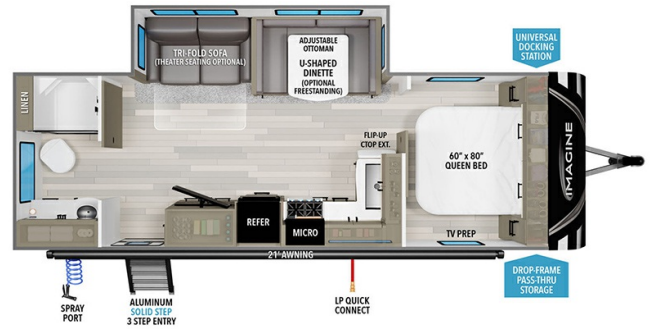

### SPECIFICATIONS

Year	2025
Manufacturer	GRAND DESIGN
Brand	IMAGINE
Model	2600RB
Type	Travel Trailer
Status	New
Stock #	12877
Financing Available	✓
Warranty Available	✓
Suspension	N/A
Leveling	N/A
Exterior Length	29.7 ft.
Dry Weight	5795 lbs.
Sleeping Capacity	6 person(s)
Interior Colour	N/A
Exterior Colour	Fiberglass
Slideouts	1

### SELLING FEATURES

Specifications and Features:

- Length (ft): 29'8"
- Width (ft): 8'0"
- Height (ft): 11'2"
- Interior Height (ft): 6'9"
- GVWR (lbs): 7850
- Dry Weight (lbs): 5795
- Hitch Weight (lbs): 594
- Number Of Fresh Water Holding Tanks: 1
- Total Fresh Water Tank Capacity (gal): 52
- Number Of Gray Wa...