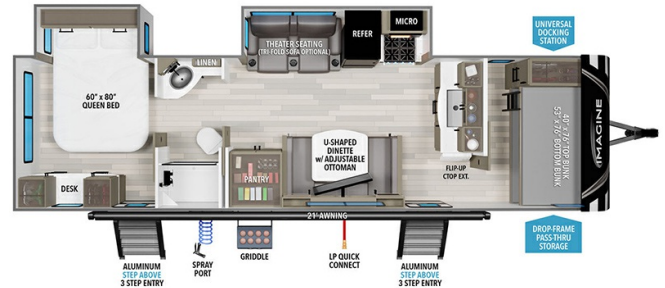

SPECIFICATIONS

Year	2025
Manufacturer	GRAND DESIGN
Brand	IMAGINE
Model	2920BS
Type	Travel Trailer
Status	New
Stock #	12873
Financing Available	✓
Warranty Available	✓
Suspension	N/A
Leveling	N/A
Exterior Length	34.5 ft.
Dry Weight	7523 lbs.
Sleeping Capacity	8 person(s)
Interior Colour	N/A
Exterior Colour	Fiberglass
Slideouts	2

Disclaimer: Product information, pricing and photos are as accurate as possible and are subject to change without notice.

SELLING FEATURES

Specifications and Features:

- Length (ft): 34'6"
- Width (ft): 8'0"
- Height (ft): 11'3"
- Interior Height (ft): 6'9"
- GVWR (lbs): 8995
- Dry Weight (lbs): 7523
- Hitch Weight (lbs): 828
- Number Of Fresh Water Holding Tanks: 1
- Total Fresh Water Tank Capacity (gal): 52
- Number Of Gray Wa...