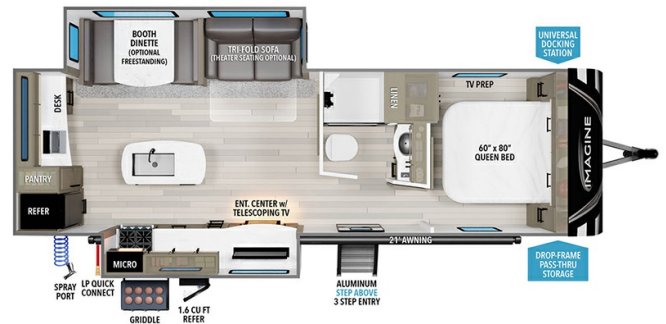

SPECIFICATIONS

Year	2025
Manufacturer	GRAND DESIGN
Brand	IMAGINE
Model	2670MK
Type	Travel Trailer
Status	New
Stock #	12872
Financing Available	✓
Warranty Available	✓
Suspension	N/A
Leveling	N/A
Exterior Length	32.3 ft.
Dry Weight	6845 lbs.
Sleeping Capacity	6 person(s)
Interior Colour	N/A
Exterior Colour	Fiberglass
Slideouts	2

Disclaimer: Product information, pricing and photos are as accurate as possible and are subject to change without notice.

SELLING FEATURES

Specifications and Features:

- Length (ft): 32'3"
- Width (ft): 8'0"
- Height (ft): 11'2"
- Interior Height (ft): 6'9"
- GVWR (lbs): 8495
- Dry Weight (lbs): 6845
- Hitch Weight (lbs): 690
- Number Of Fresh Water Holding Tanks: 1
- Total Fresh Water Tank Capacity (gal): 52
- Number Of Gray Wa...

OPTIONS & EQUIPMENT

- PEACE OF MIND PCKG-STANDARD
- ULTIMATE POWER PCKG-STANDARD
- FOUR SEASON PROTECTION PACKAGE - STANDARD
- SOLAR PACKAGE-STANDARD
- ABS AXLE ASSEMBLY-STANDARD
- 50 AMP SERVICE-WIRE/FRAMED FOR 2ND A/C-STANDARD
- GOOD YEAR TIRES-STANDARD
- FIREPLACE-STANDARD ONLY 2670/2970/3100
- THEATER SEATING IPO TRI-FOLD SOFA-STANDARD 2970-N/A 3100
- 2ND A/C DUCTED
- SAFERIDE RV ROADSIDE ASSISTANCE
- RVIA
- FREIGHT
- WINTERIZATION