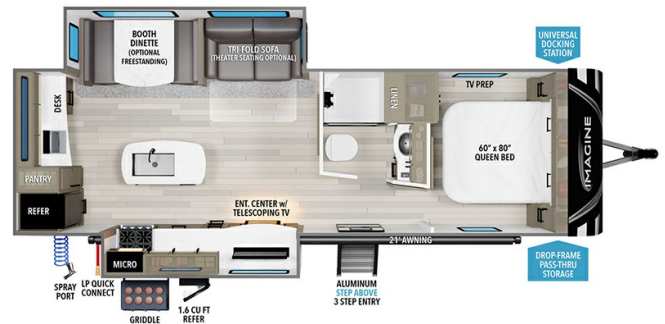

SPECIFICATIONS

Year	2025
Manufacturer	GRAND DESIGN
Brand	IMAGINE
Model	2670MK
Type	Travel Trailer
Status	New
Stock #	12872
Financing Available	✓
Warranty Available	✓
Suspension	N/A
Leveling	N/A
Exterior Length	32.3 ft.
Dry Weight	6845 lbs.
Sleeping Capacity	6 person(s)
Interior Colour	N/A
Exterior Colour	Fiberglass
Slideouts	2

Disclaimer: Product information, pricing and photos are as accurate as possible and are subject to change without notice.

SELLING FEATURES

Specifications and Features:

- Length (ft): 32'3"
- Width (ft): 8'0"
- Height (ft): 11'2"
- Interior Height (ft): 6'9"
- GVWR (lbs): 8495
- Dry Weight (lbs): 6845
- Hitch Weight (lbs): 690
- Number Of Fresh Water Holding Tanks: 1
- Total Fresh Water Tank Capacity (gal): 52
- Number Of Gray Wa...

OPTIONS & EQUIPMENT

- PEACE OF MIND PCKG-STANDARD
- ULTIMATE POWER PCKG-STANDARD
- FOUR SEASON PROTECTION PACKAGE - STANDARD
- SOLAR PACKAGE-STANDARD
- ABS AXLE ASSEMBLY-STANDARD
- 50 AMP SERVICE-WIRE/FRAMED FOR 2ND A/C-STANDARD
- GOOD YEAR TIRES-STANDARD
- FIREPLACE-STANDARD ONLY 2670/2970/3100
- THEATER SEATING IPO TRI-FOLD SOFA-STANDARD 2970-N/A 3100
- 2ND A/C DUCTED
- SAFERIDE RV ROADSIDE ASSISTANCE
- RVIA
- FREIGHT
- WINTERIZATION