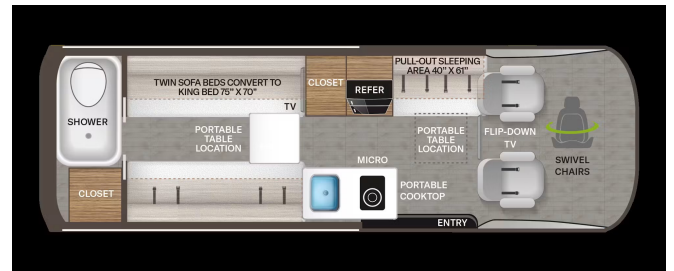

2025 THOR MOTOR COACH Sanctuary 24A MBS AWD 170WB

\$239,900.00

Originally \$287,100.00

SPECIFICATIONS

Year	2025
Manufacturer	THOR MOTOR COACH
Brand	Sanctuary
Model	24A MBS AWD 170WB
Type	Motorhome
Class	B
Fuel Type	Diesel
Status	New
Stock #	Sanctuary 2555
Financing Available	✘
Warranty Available	✘
Odometer	0 kms.
VIN	N/A
Chassis	N/A
Engine	N/A
Transmission	N/A
Suspension	N/A
Leveling	N/A
Exterior Length	24.3 ft.
Dry Weight	N/A lbs.
Sleeping Capacity	N/A person(s)
Interior Colour	N/A
Exterior Colour	N/A
Slideouts	N/A

Disclaimer: Product information, pricing and photos are as accurate as possible and are subject to change without notice.

SELLING FEATURES

Construction & Exterior: Mercedes Sprinter 3500 AWD 170" extended, 5000-Lb Trailer Hitch With 7-Pin Connector, 14' Armless Awning with LED lights, Screen Door For Entryway, Top Mounted LED Light Bar with Cover, Side Steps For Cab and entry Doors, Sewer Hose, Rear Hitch Step and Pet Tie Down, Sing...