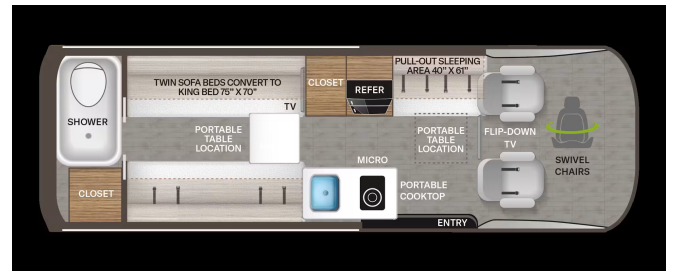

2025 THOR MOTOR COACH Sanctuary 24A MBS AWD

\$229,900.00

Originally \$287,100.00

SPECIFICATIONS

Year	2025
Manufacturer	THOR MOTOR COACH
Brand	Sanctuary
Model	24A MBS AWD
Type	Motorhome
Class	B
Fuel Type	Diesel
Status	New
Stock #	Sanctuary 24A 2
Financing Available	✘
Warranty Available	✘
Odometer	0 kms.
VIN	N/A
Chassis	N/A
Engine	N/A
Transmission	N/A
Suspension	N/A
Leveling	N/A
Exterior Length	24.3 ft.
Dry Weight	N/A lbs.
Sleeping Capacity	N/A person(s)
Interior Colour	N/A
Exterior Colour	N/A
Slideouts	N/A

Disclaimer: Product information, pricing and photos are as accurate as possible and are subject to change without notice.

SELLING FEATURES

Construction & Exterior: Mercedes Sprinter 3500 AWD 170" extended, 5000-Lb Trailer Hitch With 7-Pin Connector, 14' Armless Awning with LED lights, Screen Door For Entryway, Top Mounted LED Light Bar with Cover, Side Steps For Cab and entry Doors, Sewer Hose, Rear Hitch Step and Pet Tie Down, Sing...