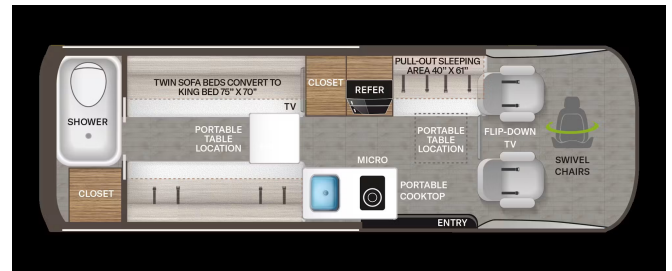

2025 THOR MOTOR COACH Sanctuary 24A MBS AWD

\$229,900.00

Originally \$287,100.00

SPECIFICATIONS

Year	2025
Manufacturer	THOR MOTOR COACH
Brand	Sanctuary
Model	24A MBS AWD
Type	Motorhome
Class	B
Fuel Type	N/A
Status	New
Stock #	Sanctuary 24A
Financing Available	✘
Warranty Available	✘
Odometer	0 kms.
VIN	N/A
Chassis	N/A
Engine	N/A
Transmission	N/A
Suspension	N/A
Leveling	N/A
Exterior Length	24.3 ft.
Dry Weight	N/A lbs.
Sleeping Capacity	N/A person(s)
Interior Colour	N/A
Exterior Colour	N/A
Slideouts	N/A

Disclaimer: Product information, pricing and photos are as accurate as possible and are subject to change without notice.

SELLING FEATURES

Canadian Debut! November delivery. Construction & Exterior: Mercedes Sprinter 3500 AWD 170" extended, 5000-Lb Trailer Hitch With 7-Pin Connector, 14' Armless Awning with LED lights, Screen Door For Entryway, Top Mounted LED Light Bar with Cover, Side Steps For Cab and entry Doors, Sewer Hose, Rea...