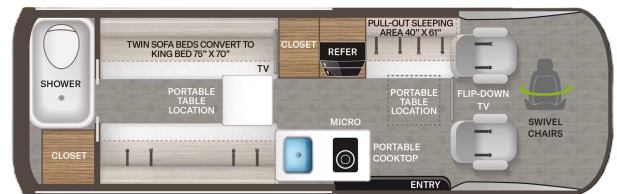

\$229,900.00

Originally \$287,100.00

SPECIFICATIONS

Year	2025
Manufacturer	THOR MOTOR COACH
Brand	Sanctuary
Model	24A MBS AWD
Type	Motorhome
Class	B
Fuel Type	Diesel
Status	New
Stock #	Sanctuary 24A
Financing Available	✘
Warranty Available	✘
Odometer	0 kms.
VIN	N/A
Chassis	N/A
Engine	N/A
Transmission	N/A
Suspension	N/A
Leveling	N/A
Exterior Length	24.3 ft.
Dry Weight	N/A lbs.
Sleeping Capacity	N/A person(s)
Interior Colour	N/A
Exterior Colour	N/A
Slideouts	N/A

Disclaimer: Product information, pricing and photos are as accurate as possible and are subject to change without notice.

SELLING FEATURES

Mercedes Sprinter 3500 AWD 170" extended, 5000-Lb Trailer Hitch With 7-Pin Connector, 14' Armless Awning with LED lights, Screen Door For Entryway, Top Mounted LED Light Bar with Cover, Side Steps For Cab and entry Doors, Sewer Hose, Rear Hitch Step and Pet Tie Down, Single Piece Composite Floor,...