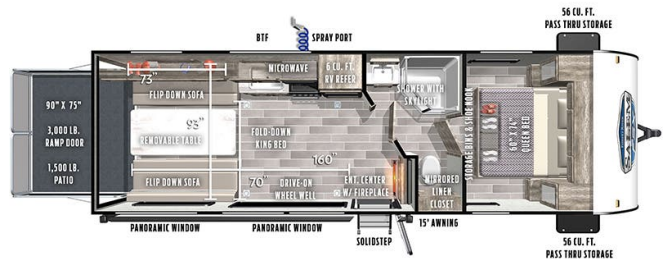

CLEARANCE UNIT

\$29,900.00

\$158 Bi-Weekly

2020 FOREST RIVER SALEM FSX PLATINUM 260RTX

SPECIFICATIONS

Year	2020
Manufacturer	FOREST RIVER
Brand	SALEM FSX PLATINUM
Model	260RTX
Type	Toy Hauler
Status	PreOwned
Stock #	005085
Financing Available	✓
Warranty Available	✓
Suspension	N/A
Leveling	N/A
Exterior Length	27.0 ft.
Dry Weight	5105 lbs.
Sleeping Capacity	4 person(s)
Interior Colour	N/A
Exterior Colour	Fiberglass
Slideouts	N/A

Features:

- Sleeps up to 4
- Kitchen includes fridge/freezer, microwave, range, oven, sink and storage
- Bathroom with shower, sink, toilet and storage
- Furnace and A/C
- Spare tire, carrier, and cover
- Includes deep cycle battery and propane tanks
- Dry weight of 5,105lbs