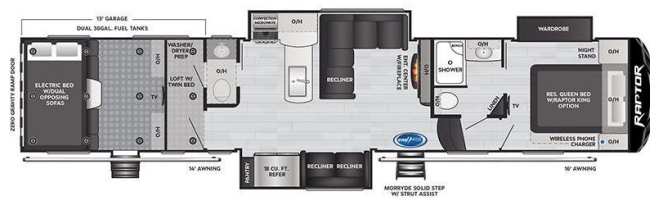

## 2021 KEYSTONE RAPTOR 413

### SPECIFICATIONS

Year	2021
Manufacturer	KEYSTONE
Brand	RAPTOR
Model	413
Type	Toy Hauler
Status	PreOwned
Stock #	22873
Financing Available	✘
Warranty Available	✘
Suspension	N/A
Leveling	N/A
Exterior Length	43.5 ft.
Dry Weight	15370 lbs.
Sleeping Capacity	8 person(s)
Interior Colour	Brown
Exterior Colour	White
Slideouts	N/A

### SELLING FEATURES

Introducing the 2021 Raptor 413, from Keystone. The Raptor 413 will comfortably accommodate you. This toy hauler fifth wheel sleeps up to 8 people. Inside the Raptor 413, you will find a fireplace and a theater seat sofa. Embrace the RV lifestyle and unlock a world of adventure with the Raptor 413...

### OPTIONS & EQUIPMENT

- ROOF LADDER
- FIREPLACE
- MICROWAVE
- OVEN
- 3-BURNER STOVE TOP
- THEATER SEAT SOFA
- TOUCH SCREEN CONTROL PANEL
- 5.5KW GENERATOR

Powered by focusRV