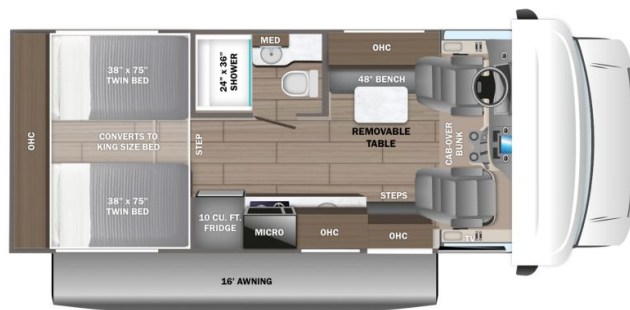

Year	2025
Manufacturer	JAYCO
Brand	REDHAWK SE
Model	22TF
Type	Motorhome
Class	C
Fuel Type	GAS
Status	New
Stock #	22878
Financing Available	✘
Warranty Available	✘
Odometer	691 kms.
VIN	1FDWE3FN1SDD32200
Chassis	N/A
Engine	N/A
Transmission	N/A
Suspension	N/A
Leveling	N/A
Exterior Length	24.8 ft.
Dry Weight	N/A lbs.
Sleeping Capacity	5 person(s)
Interior Colour	Ashbrook
Exterior Colour	White
Slideouts	N/A

Disclaimer: Product information, pricing and photos are as accurate as possible and are subject to change without notice.

SELLING FEATURES

Introducing the 2025 Redhawk SE 22TF, made by Jayco, The Redhawk SE 22TF fits your needs and makes your journey just as enjoyable as your destination. This C class motorhome sleeps up to 5 people. The Redhawk SE 22TF rides on a Ford E-450 chassis, powered by a 325HP 7.3L V-8 engine with a 6 speed...